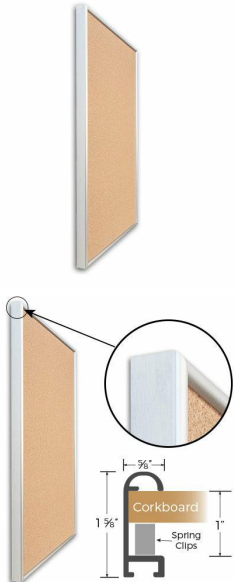

# Product Sheet

Item ID # OFCORKM43-2228-D

## Access Cork Board, 22" x 28" DEEP STYLE Open Face Designer 43 Metal Framed Bulletin Board

FOR CURRENT PRICING, VISIT THE ID # LISTED ABOVE  
FREE SHIPPING

### Product Details

- Access Cork Board, DEEP Style
- Designer #43 Open Face Cork Board
- Metal Frame: Aluminum
- 22" x 28" Deep Style Cork Board Frame
- Overall Frame Depth: 1 5/8"
- Wall Mount Cork Bulletin Board
- Natural Tan Cork Board
- #43 frame Profile (5/8" Wide) borders the message display board
- Classic Deep Picture Frame Style with Rounded Profile Top
- 5 Popular Metal Frame Finishes: **Black, Silver, Gold, Dark Bronze and White**
- Portrait and Landscape Sizes
- 22"x28" is the Outside Frame Dimension
- Deep Frame Metal Profile: 5/8" Wide
- Use Push Pins, Map Pins or Tacks
- Pin Messages, Menus, Flyers, Photos, Other Info + Announcements
- Optional Fabric Cork Colors | Clear or Multi-Color Pushpins
- Hanging Hardware on the frame back for easy wall mount.
- **Open Face 22 x 28** Deep Style Access Cork Board, **for INDOOR use**
- **Call for Custom Corkboard Displays - Metal or Wood Framed**

### Ordering Options

- Fabric Covering over Cork bulletin board (see 6 colors below)
- Hard Plastic Push Pins: Clear or Multi-Color pins (100 per box)

**\*CUSTOM SIZES AVAILABLE | CALL US**

Model	Cork Board (Overall Frame Size)	Viewable (Cork) Area	Orientation	Ships Via
OFCORKM43-2228-D	22" x 28"	20 3/4" x 26 3/4"	Portrait or Landscape	FedEx