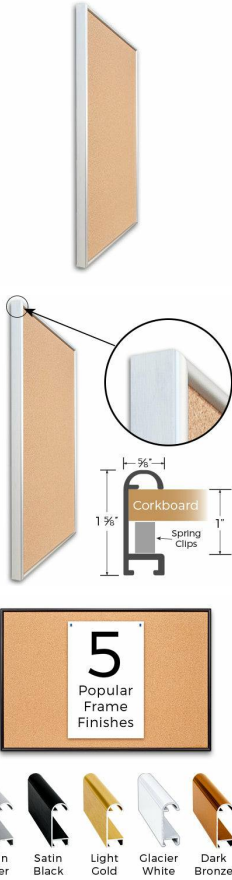

Product Sheet

Item ID # OFCORKM43-4896-D

Access Cork Board, 48" x 96" DEEP STYLE Open Face Designer 43 Metal Framed Bulletin Board

FOR CURRENT PRICING, VISIT THE ID # LISTED ABOVE

Product Details

- Access Cork Board, DEEP Style
- Designer #43 Open Face Cork Board
- Metal Frame: Aluminum
- 48" x 96" Deep Style Cork Board Frame
- Overall Frame Depth: 1 5/8"
- Wall Mount Cork Bulletin Board
- Natural Tan Cork Board
- #43 frame Profile (5/8" Wide) borders the message display board
- Classic Deep Picture Frame Style with Rounded Profile Top
- 5 Popular Metal Frame Finishes: **Black, Silver, Gold, Dark Bronze and White**
- Portrait and Landscape Sizes
- 48"x96" is the Outside Frame Dimension
- Deep Frame Metal Profile: 5/8" Wide
- Use Push Pins, Map Pins or Tacks
- Pin Messages, Menus, Flyers, Photos, Other Info + Announcements
- Optional Fabric Cork Colors | Clear or Multi-Color Pushpins
- Hanging Hardware on the frame back for easy wall mount.
- **Open Face 48 x 96** Deep Style Access Cork Board, **for INDOOR use**
- Call for Custom Corkboard Displays - Metal or Wood Framed

Ordering Options

- Fabric Covering over Cork bulletin board (see 6 colors below)
- Hard Plastic Push Pins: Clear or Multi-Color pins (100 per box)

***CUSTOM SIZES AVAILABLE | CALL US**

Model	Cork Board (Overall Frame Size)	Viewable (Cork) Area	Orientation	Ships Via
OFCORKM43-4896-D	48" x 96"	46 3/4" x 94 3/4"	Portrait or Landscape	Freight