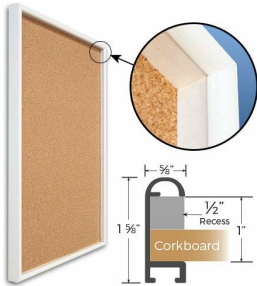

Access Cork Board, 48"x48" Open Face Shadow Box Style Designer 43 Metal Framed Recessed Cork Bulletin Board

FOR CURRENT PRICING, VISIT THE ID # LISTED ABOVE
FREE SHIPPING

Product Details

- Access Cork Board, 48" x 48" Cork Board
- Designer #43 Shadow Box Frame Style
- Recessed Shadow Box Display Frame
- Classic Round Top Picture Frame Profile Design
- Cork Board Recessed into Frame
- Open Face Aluminum Metal Frame
- Overall Frame Depth: 1 5/8"
- Wall Mount Cork Bulletin Board
- Natural Tan Cork Board
- #43 frame Profile (5/8" Wide) borders the cork display board
- Designer #43 Profile: 5/8" Wide
- 5 Popular Metal Frame Finishes
- 48"x48" is the Outside Frame Dimension
- Use Push Pins, Map Pins or Tacks
- Pin Messages, Menus, Flyers, Photos, Other Info + Announcements
- Optional Fabric Cork Colors | Clear or Multi-Color Pushpins
- Hanging Hardware on the frame back for easy wall mount.
- 48 x 48 Access Cork Board, Recessed Shadowbox **for INDOOR use**
- Call for Custom Corkboard Displays - Metal or Wood Framed

Ordering Options

- Fabric Covering over Cork bulletin board (see 6 colors below)
- Hard Plastic Push Pins: Clear or Multi-Color pins (100 per box)

***CUSTOM SIZES AVAILABLE | CALL US**

Model	Cork Board (Overall Frame Size)	Viewable Area	Orientation	Ships Via
OFCORKM43-4848-S	48" x 48"	46 3/4" x 46 3/4"	Square	FedEx