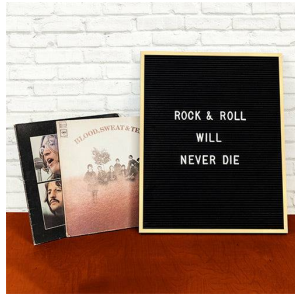

Open Face 16 x 20 Colorful Metal Framed Felt Letter Boards

FOR CURRENT PRICING, VISIT THE ID # LISTED ABOVE
FREE SHIPPING

Product Details

- **Colorful Access Letterboards**
- **16" x 20" Letterboard**
- Letter Board with Changeable Letters
- Open Face Colorful Metal Framed Letter Board
- **BLACK, GRAY, or WHITE Letter Board**
- Felt Covered Letter Board
- #117 frame Profile (7/16" Wide) borders the Felt Letter Board
- Classic Metal Picture Frame Style with Flat Profile Face
- Aluminum Frame
- 10+ Colorful Metal Frame Finishes
- Portrait and Landscape Sizes
- 16"x20" is the Outside Frame Dimension
- Overall Frame Depth: 1 5/16"
- Letterboard with 1/4" grooves allows for Easy Letter & Number Insertion
- 3/4" White or Black Helvetica letters and numbers included (290 Characters)
- Optional Plastic Letters Sets Sizes in Helvetica and Roman Fonts
- Ideal for Signs, Messages, Home Decor, Menus, Directories, Other Info + Announcements
- **Perfect for Home or Office Use**
- Hanging Hardware on the frame back for easy wall or ceiling mount.
- Access Letterboards Open Face Felt 16 x 20 Display **for INDOOR use**

Ordering Options

- Frame Orientation: Portrait or Landscape
- Optional letter & character sets (1/2", 3/4", 1", 2", 3")

Model	Letter Board (Overall Frame Size)	Viewable Area	Orientation	Ship Wt.
OFLETM117-1620	16" x 20"	15 1/4" x 19 1/4"	Portrait or Landscape	6 LBS