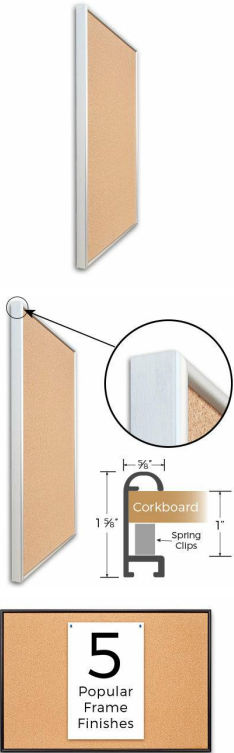

Product Sheet

Item ID # OFCORKM43-4860-D

Access Cork Board, 48" x 60" DEEP STYLE Open Face Designer 43 Metal Framed Bulletin Board

FOR CURRENT PRICING, VISIT THE ID # LISTED ABOVE
FREE SHIPPING

Product Details

- Access Cork Board, DEEP Style
- Designer #43 Open Face Cork Board
- Metal Frame: Aluminum
- 48" x 60" Deep Style Cork Board Frame
- Overall Frame Depth: 1 5/8"
- Wall Mount Cork Bulletin Board
- Natural Tan Cork Board
- #43 frame Profile (5/8" Wide) borders the message display board
- Classic Deep Picture Frame Style with Rounded Profile Top
- 5 Popular Metal Frame Finishes: **Black, Silver, Gold, Dark Bronze and White**
- Portrait and Landscape Sizes
- 48"x60" is the Outside Frame Dimension
- Deep Frame Metal Profile: 5/8" Wide
- Use Push Pins, Map Pins or Tacks
- Pin Messages, Menus, Flyers, Photos, Other Info + Announcements
- Optional Fabric Cork Colors | Clear or Multi-Color Pushpins
- Hanging Hardware on the frame back for easy wall mount.
- **Open Face 48 x 60** Deep Style Access Cork Board, for **INDOOR use**
- **Call for Custom Corkboard Displays - Metal or Wood Framed**

Ordering Options

- Fabric Covering over Cork bulletin board (see 6 colors below)
- Hard Plastic Push Pins: Clear or Multi-Color pins (100 per box)

***CUSTOM SIZES AVAILABLE | CALL US**

Model	Cork Board (Overall Frame Size)	Viewable (Cork) Area	Orientation	Ships Via
OFCORKM43-2496-D	24" x 96"	22 3/4" x 94 3/4"	Portrait or Landscape	Freight