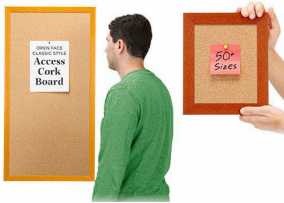

Access Cork Board Open Face Wood #361 Framed Bulletin Board

FOR CURRENT PRICING, VISIT THE ID # LISTED ABOVE
FREE SHIPPING

Product Details

- Access Cork Boards
- **Wooden Message Display Board**
- Classic #361 Wood Frame
- Wooden Picture Frame Style with Flat Face Profile
- Natural Tan Pebble Cork Surface
- Open Face Wood Framed Bulletin Board Board
- Natural Wood Stained Frame
- Wood Frame Profile: 1 3/16" Wide ()
- 10 Popular Wood Stain Frame Finishes
- Portrait and Landscape Sizes
- All sizes refer to the Outside Frame Dimension
- Overall Frame Depth: 3/4"
- Ideal as a message board, notice board, announcement board
- Hanging Hardware on the frame back for wall or ceiling mount.
- Optional Fabric Covered Cork Colors
- Optional Pushpins: Clear and Multi-Colored
- Access Bulletin Boards Open Face Display Frame [for INDOOR use](#)

40+ Sizes
Custom Sizes Also Available

Ordering Options

- Fabric Covering over Cork bulletin board (see 10 colors below)
- Hard Plastic Push Pins: Clear or Multi-Color pins (100 per box)

***CUSTOM SIZES AVAILABLE | CALL US**