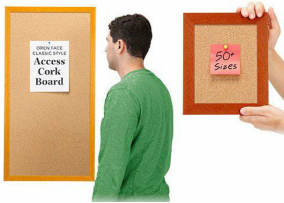

Access Cork Board Open Face Wood #361 Framed Bulletin Board

FOR CURRENT PRICING, VISIT THE ID # LISTED ABOVE
FREE SHIPPING

Product Details

- Access Cork Boards
- **Wooden Message Display Board**
- Classic #361 Wood Frame
- Wooden Picture Frame Style with Flat Face Profile
- Natural Tan Pebble Cork Surface
- Open Face Wood Framed Bulletin Board Board
- Natural Wood Stained Frame
- Wood Frame Profile: 1 3/16" Wide ()
- 10 Popular Wood Stain Frame Finishes
- Portrait and Landscape Sizes
- All sizes refer to the Outside Frame Dimension
- Overall Frame Depth: 3/4"
- Ideal as a message board, notice board, announcement board
- Hanging Hardware on the frame back for wall or ceiling mount.
- Optional Fabric Covered Cork Colors
- Optional Pushpins: Clear and Multi-Colored
- Access Bulletin Boards Open Face Display Frame [for INDOOR use](#)

40+ Sizes
Custom Sizes Also Available

Ordering Options

- Fabric Covering over Cork bulletin board (see 10 colors below)
- Hard Plastic Push Pins: Clear or Multi-Color pins (100 per box)

***CUSTOM SIZES AVAILABLE | CALL US**

Available in Both Orientations

| Model | Letter Board (Overall Frame Size) | Viewable Area | Orientation | Ships Via |
|-----------------|-----------------------------------|-----------------|-----------------------|-----------|
| OFCORKW361-77 | 7" x 7" | 4 5/8" x 4 5/8" | Square | FedEx |
| OFCORKW361-711 | 7" x 11" | 4 5/8" x 8 5/8" | Portrait or Landscape | FedEx |
| OFCORKW361-810 | 8" x 10" | 5 5/8" x 7 5/8" | Portrait or Landscape | FedEx |
| OFCORKW361-812 | 8" x 12" | 5 5/8" x 9 5/8" | Portrait or Landscape | FedEx |
| OFCORKW361-8511 | 8.5" x 11" | 5 7/8" x 8 5/8" | Portrait or Landscape | FedEx |
| OFCORKW361-912 | 9" x 12" | 6 5/8" x 9 5/8" | Portrait or Landscape | FedEx |
| OFCORKW361-1010 | 10" x 10" | 7 5/8" x 7 5/8" | Square | FedEx |
| OFCORKW361-1012 | 10" x 12" | 7 5/8" x 9 5/8" | Portrait or Landscape | FedEx |