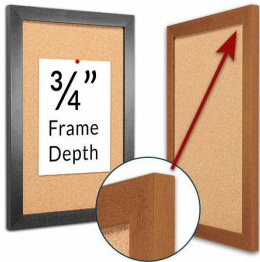

## 18" x 18" Open Face Wood #361 Framed Cork Board

FOR CURRENT PRICING, VISIT THE ID # LISTED ABOVE  
FREE SHIPPING

50+ Sizes  
Custom Sizes Also Available

### Product Details

- Access Cork Board
- 18" x 18" Cork Bulletin Board
- Wooden Message Display Board
- Classic #361 Wood Frame
- Wooden Picture Frame Style with Flat Face Profile
- Natural Tan Pebble Cork Surface
- Open Face Wood Framed Bulletin Board Board
- Natural Wood Stained Frame
- Wood Frame Profile: 1 3/16" Wide ()
- 10 Popular Wood Stain Frame Finishes
- Square Sizes
- All sizes refer to the Outside Frame Dimension
- 18" x 18" is the Outside Frame Dimension
- Overall Frame Depth: 3/4"
- Ideal as a message board, notice board, announcement board
- Hanging Hardware on the frame back for wall or ceiling mount.
- Optional Fabric Covered Cork Colors
- Optional Pushpins: Clear and Multi-Colored
- 18"x18" Access Bulletin Boards Open Face Display Frame **for INDOOR use**

### Ordering Options

- Fabric Covering over Cork bulletin board (see 10 colors below)
- Hard Plastic Push Pins: Clear or Multi-Color pins (100 per box)

**\*CUSTOM SIZES AVAILABLE | CALL US**

Model	Cork Board (Overall Frame Size)	Viewable Area	Orientation	Ships Via
OFCORKW361-1818	18" x 18"	15 5/8" x 15 5/8"	Square	FedEx