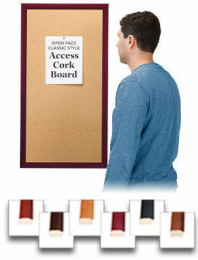

20 x 30 Access Cork Board, Open Face Wood 353 Framed Bulletin Board

FOR CURRENT PRICING, VISIT THE ID # LISTED ABOVE
FREE SHIPPING

50+ Sizes
Custom Sizes Also Available

Available in Both Orientations

Portrait

Landscape

Product Details

- Access Cork Boards, Open Face
- 20" x 30" Wooden Message Display Board
- Classic #353 Wood Frame
- Wooden Picture Frame Style with 3-Step Profile
- Natural Tan Pebble Cork Surface
- Wood Frame Profile: 1 3/8" Wide
- Overall Wood Frame Depth: 1 1/8"
- Natural Wood Stained Frame
- 6 Popular Wood Stain Frame Finishes
- Portrait and Landscape Sizes
- 20" x 30" is the Outside Frame Dimension
- Ideal as a message board, notice board, announcement board
- Hanging Hardware on the frame back for wall or ceiling mount.
- Optional Fabric Covered Cork Colors
- Optional Pushpins: Clear and Multi-Colored
- 20"x30" Access Cork Boards Open Face Display Frame for INDOOR use