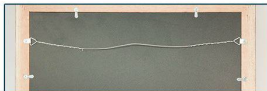

12 x 36 Access Cork Board, Open Face Wood 353 Framed Bulletin Board

FOR CURRENT PRICING, VISIT THE ID # LISTED ABOVE
FREE SHIPPING

Product Details

- Access Cork Boards, Open Face
- 12" x 36" Wooden Message Display Board
- Classic #353 Wood Frame
- Wooden Picture Frame Style with 3-Step Profile
- Natural Tan Pebble Cork Surface
- Wood Frame Profile: 1 3/8" Wide
- Overall Wood Frame Depth: 1 1/8"
- Natural Wood Stained Frame
- 6 Popular Wood Stain Frame Finishes
- Portrait and Landscape Sizes
- 12" x 36" is the Outside Frame Dimension
- Ideal as a message board, notice board, announcement board
- Hanging Hardware on the frame back for wall or ceiling mount.
- Optional Fabric Covered Cork Colors
- Optional Pushpins: Clear and Multi-Colored
- 12"x36" Access Cork Boards Open Face Display Frame for INDOOR use

Available in Both Orientations

Ordering Options

- Fabric Covering over Cork bulletin board (see 6 colors below)
- Hard Plastic Push Pins: Clear or Multi-Color pins (100 per box)

***CUSTOM SIZES AVAILABLE | CALL US**

Mounts with D-Rings or Optional Hanging Wire

Model	Cork Board (Overall Frame Size)	Viewable Area	Orientation	Ships Via
OFCORKW353-1236	12" x 36"	9 1/4" x 33 1/4"	Portrait or Landscape	FedEx