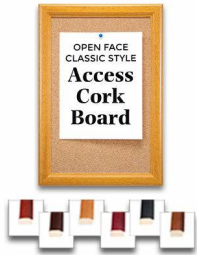

12 x 36 Access Cork Board, Open Face Wood 353 Framed Bulletin Board

FOR CURRENT PRICING, VISIT THE ID # LISTED ABOVE
FREE SHIPPING

Product Details

- Access Cork Boards, Open Face
- 12" x 36" Wooden Message Display Board
- Classic #353 Wood Frame
- Wooden Picture Frame Style with 3-Step Profile
- Natural Tan Pebble Cork Surface
- Wood Frame Profile: 1 3/8" Wide
- Overall Wood Frame Depth: 1 1/8"
- Natural Wood Stained Frame
- 6 Popular Wood Stain Frame Finishes
- Portrait and Landscape Sizes
- 12" x 36" is the Outside Frame Dimension
- Ideal as a message board, notice board, announcement board
- Hanging Hardware on the frame back for wall or ceiling mount.
- Optional Fabric Covered Cork Colors
- Optional Pushpins: Clear and Multi-Colored
- 12"x36" Access Cork Boards Open Face Display Frame for INDOOR use

Available in Both Orientations

Ordering Options

- Fabric Covering over Cork bulletin board (see 6 colors below)
- Hard Plastic Push Pins: Clear or Multi-Color pins (100 per box)

***CUSTOM SIZES AVAILABLE | CALL US**