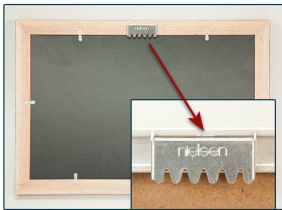

Mounts with Sawtooth Hanger

Model	Cork Board (Overall Frame Size)	Viewable Area	Orientation	Ships Via
OFCORKW353-1117	11" x 17"	8 1/4" x 14 1/4"	Portrait or Landscape	FedEx