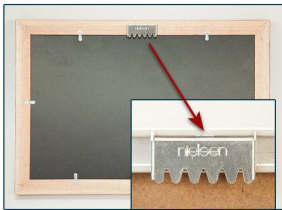

10" x 10" Open Face Wood #361 Framed Bulletin Board

FOR CURRENT PRICING, VISIT THE ID # LISTED ABOVE
FREE SHIPPING

Mounts with
Sawtooth Hanger

6 Optional
Fabric Colors

Product Details

- Access Cork Board, e
- 10" x 10" Cork Bulletin Board
- **Wooden Message Display Board**
- Classic #361 Wood Frame
- Wooden Picture Frame Style with Flat Face Profile
- Natural Tan Pebble Cork Surface
- Open Face Wood Framed Bulletin Board Board
- Natural Wood Stained Frame
- Wood Frame Profile: 1 3/16" Wide ()
- 10 Popular Wood Stain Frame Finishes
- Square Sizes
- All sizes refer to the Outside Frame Dimension
- **10" x 10" is the Outside Frame Dimension**
- Overall Frame Depth: 3/4"
- Ideal as a message board, notice board, announcement board
- Hanging Hardware on the frame back for wall or ceiling mount.
- Optional Fabric Covered Cork Colors
- Optional Pushpins: Clear and Multi-Colored
- 10"x10" Access Bulletin Boards Open Face Display Frame **for INDOOR use**

Ordering Options

- Fabric Covering over Cork bulletin board (see 10 colors below)
- Hard Plastic Push Pins: Clear or Multi-Color pins (100 per box)

***CUSTOM SIZES AVAILABLE | CALL US**

Model	Cork Board (Overall Frame Size)	Viewable Area	Orientation	Ships Via
OFCORKW361-1010	10" x 10"	7 5/8" x 7 5/8"	Square	FedEx