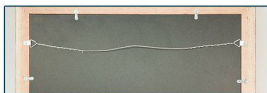

12 x 24 Access Cork Board, Open Face Wood #353 Framed Bulletin Board in 6 Wood Frame Finishes

FOR CURRENT PRICING, VISIT THE ID # LISTED ABOVE
FREE SHIPPING

Product Details

- Access Cork Board™
- 12" x 24" Corkboard Message Board
- Classic #353 Wood Frame
- Wood Picture Frame with 3-Step Profile Style
- Open Face Frame (not enclosed)
- Natural Tan Pebble Cork Surface
- Wood Frame Profile: **1 3/8" Wide**
- Overall Wood Frame Depth: **1 1/8"**
- 6 Natural Wood Stain Frame Finishes
- Portrait and Landscape Sizes
- 12" x 24" is the Outside Frame Dimension
- Ideal as a message board, notice board, or announcement board
- Hanging Hardware on the frame back for wall or ceiling mount.
- Optional Fabric Covered Cork Colors
- Optional Pushpins: Clear and Multi-Colored
- 12"x24" Access Cork Boards Open for **INDOOR** use

Ordering Options

- Fabric Covering over Cork bulletin board (see 6 colors below)
- Hard Plastic Push Pins: Clear or Multi-Color pins (100 per box)

***CUSTOM SIZES AVAILABLE | CALL US**

Model	Cork Board (Overall Frame Size)	Viewable Area	Orientation	Ships Via
OFCORKW353-1224	12" x 24"	9 1/4" x 21 1/4"	Portrait or Landscape	FedEx