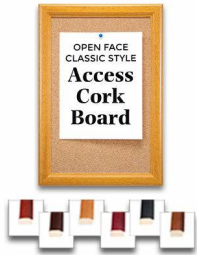

Product Sheet

Item ID # OFCORKW353-1224

12 x 24 Access Cork Board, Open Face Wood #353 Framed Bulletin Board in 6 Wood Frame Finishes

FOR CURRENT PRICING, VISIT THE ID # LISTED ABOVE
FREE SHIPPING

Product Details

- Access Cork Board™
- 12" x 24" Corkboard Message Board
- Classic #353 Wood Frame
- Wood Picture Frame with 3-Step Profile Style
- Open Face Frame (not enclosed)
- Natural Tan Pebble Cork Surface
- Wood Frame Profile: **1 3/8" Wide**
- Overall Wood Frame Depth: **1 1/8"**
- 6 Natural Wood Stain Frame Finishes
- Portrait and Landscape Sizes
- 12" x 24" is the Outside Frame Dimension
- Ideal as a message board, notice board, or announcement board
- Hanging Hardware on the frame back for wall or ceiling mount.
- Optional Fabric Covered Cork Colors
- Optional Pushpins: Clear and Multi-Colored
- 12"x24" Access Cork Boards Open for **INDOOR** use