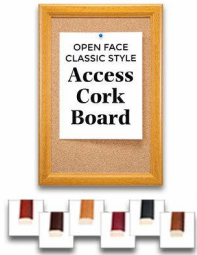

12 x 24 Access Cork Board, Open Face Wood #353 Framed Bulletin Board in 6 Wood Frame Finishes

FOR CURRENT PRICING, VISIT THE ID # LISTED ABOVE
FREE SHIPPING

Product Details

- Access Cork Board™
- 12" x 24" Corkboard Message Board
- Classic #353 Wood Frame
- Wood Picture Frame with 3-Step Profile Style
- Open Face Frame (not enclosed)
- Natural Tan Pebble Cork Surface
- Wood Frame Profile: **1 3/8" Wide**
- Overall Wood Frame Depth: **1 1/8"**
- 6 Natural Wood Stain Frame Finishes
- Portrait and Landscape Sizes
- 12" x 24" is the Outside Frame Dimension
- Ideal as a message board, notice board, or announcement board
- Hanging Hardware on the frame back for wall or ceiling mount.
- Optional Fabric Covered Cork Colors
- Optional Pushpins: Clear and Multi-Colored
- 12"x24" Access Cork Boards Open for **INDOOR** use

Ordering Options

- Fabric Covering over Cork bulletin board (see 6 colors below)
- Hard Plastic Push Pins: Clear or Multi-Color pins (100 per box)

***CUSTOM SIZES AVAILABLE | CALL US**

Model	Cork Board (Overall Frame Size)	Viewable Area	Orientation	Ships Via
OFCORKW353-1224	12" x 24"	9 1/4" x 21 1/4"	Portrait or Landscape	FedEx