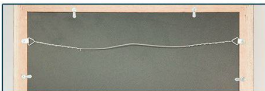

Product Sheet

Item ID # OFCORKW353-1224

12 x 24 Access Cork Board, Open Face Wood #353 Framed Bulletin Board in 6 Wood Frame Finishes

FOR CURRENT PRICING, VISIT THE ID # LISTED ABOVE
FREE SHIPPING

Product Details

- Access Cork Board™
- 12" x 24" Corkboard Message Board
- Classic #353 Wood Frame
- Wood Picture Frame with 3-Step Profile Style
- Open Face Frame (not enclosed)
- Natural Tan Pebble Cork Surface
- Wood Frame Profile: **1 3/8" Wide**
- Overall Wood Frame Depth: **1 1/8"**
- 6 Natural Wood Stain Frame Finishes
- Portrait and Landscape Sizes
- 12" x 24" is the Outside Frame Dimension
- Ideal as a message board, notice board, or announcement board
- Hanging Hardware on the frame back for wall or ceiling mount.
- Optional Fabric Covered Cork Colors
- Optional Pushpins: Clear and Multi-Colored
- 12"x24" Access Cork Boards Open for **INDOOR** use