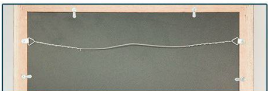

12" x 36" Open Face Wood #361 Framed Cork Board

FOR CURRENT PRICING, VISIT THE ID # LISTED ABOVE
FREE SHIPPING

Product Details

- Access Cork Board
- 12" x 36" Cork Bulletin Board
- Wooden Message Display Board
- Classic #361 Wood Frame
- Wooden Picture Frame Style with Flat Face Profile
- Natural Tan Pebble Cork Surface
- Open Face Wood Framed Bulletin Board
- Natural Wood Stained Frame
- Wood Frame Profile: 1 3/16" Wide ()
- 10 Popular Wood Stain Frame Finishes
- Portrait and Landscape Sizes
- All sizes refer to the Outside Frame Dimension
- 12" x 36" is the Outside Frame Dimension
- Overall Frame Depth: 3/4"
- Ideal as a message board, notice board, announcement board
- Hanging Hardware on the frame back for wall or ceiling mount.
- Optional Fabric Covered Cork Colors
- Optional Pushpins: Clear and Multi-Colored
- 12"x36" Access Bulletin Boards Open Face Display Frame **for INDOOR use**

Ordering Options

- Fabric Covering over Cork bulletin board (see 10 colors below)
- Hard Plastic Push Pins: Clear or Multi-Color pins (100 per box)

***CUSTOM SIZES AVAILABLE | CALL US**

Available in Both Orientations

Mounts with D-Rings or Optional Hanging Wire

Model	Cork Board (Overall Frame Size)	Viewable Area	Orientation	Ships Via
OFCORKW361-1236	12" x 36"	9 5/8" x 33 5/8"	Portrait or Landscape	FedEx