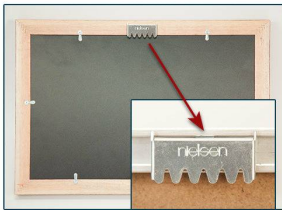

10 x 10 Access Cork Board, Open Face Wood 353 Framed Bulletin Board

FOR CURRENT PRICING, VISIT THE ID # LISTED ABOVE
FREE SHIPPING

Mounts with Sawtooth Hanger

Product Details

- Access Cork Boards, Open Face
- 10" x 10" Wooden Message Display Board
- Classic #353 Wood Frame
- Wooden Picture Frame Style with 3-Step Profile
- Natural Tan Pebble Cork Surface
- Wood Frame Profile: 1 3/8" Wide ()
- Overall Wood Frame Depth: 1 1/8"
- Natural Wood Stained Frame
- 6 Popular Wood Stain Frame Finishes
- Square Sizes
- 10" x 10" is the Outside Frame Dimension
- Ideal as a message board, notice board, announcement board
- Hanging Hardware on the frame back for wall or ceiling mount.
- Optional Fabric Covered Cork Colors
- Optional Pushpins: Clear and Multi-Colored
- 10"x10" Access Cork Boards Open Face Display Frame for INDOOR use

Ordering Options

- Fabric Covering over Cork bulletin board (see 6 colors below)
- Hard Plastic Push Pins: Clear or Multi-Color pins (100 per box)

***CUSTOM SIZES AVAILABLE | CALL US**

Model	Cork Board (Overall Frame Size)	Viewable Area	Orientation	Ships Via
OFCORKW353-1010	10" x 10"	7 1/4" x 7 1/4"	Square	FedEx