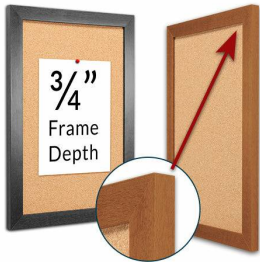

14" x 14" Open Face Wood #361 Framed Cork Board

FOR CURRENT PRICING, VISIT THE ID # LISTED ABOVE
FREE SHIPPING

Product Details

- Access Cork Board
- 14" x 14" Cork Bulletin Board
- Wooden Message Display Board
- Classic #361 Wood Frame
- Wooden Picture Frame Style with Flat Face Profile
- Natural Tan Pebble Cork Surface
- Open Face Wood Framed Bulletin Board Board
- Natural Wood Stained Frame
- Wood Frame Profile: 1 3/16" Wide ()
- 10 Popular Wood Stain Frame Finishes
- Square Sizes
- All sizes refer to the Outside Frame Dimension
- 14" x 14" is the Outside Frame Dimension
- Overall Frame Depth: 3/4"
- Ideal as a message board, notice board, announcement board
- Hanging Hardware on the frame back for wall or ceiling mount.
- Optional Fabric Covered Cork Colors
- Optional Pushpins: Clear and Multi-Colored
- 14"x14" Access Bulletin Boards Open Face Display Frame **for INDOOR use**

Ordering Options

- Fabric Covering over Cork bulletin board (see 10 colors below)
- Hard Plastic Push Pins: Clear or Multi-Color pins (100 per box)

***CUSTOM SIZES AVAILABLE | CALL US**

50+ Sizes
Custom Sizes Also Available

Model	Cork Board (Overall Frame Size)	Viewable Area	Orientation	Ships Via
OFCORKW361-1414	14" x 14"	11 5/8" x 11 5/8"	Square	FedEx