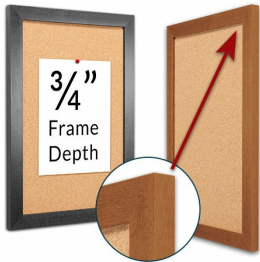

14" x 14" Open Face Wood #361 Framed Cork Board

FOR CURRENT PRICING, VISIT THE ID # LISTED ABOVE
FREE SHIPPING

Product Details

- Access Cork Board, e
- 14" x 14" Cork Bulletin Board
- Wooden Message Display Board
- Classic #361 Wood Frame
- Wooden Picture Frame Style with Flat Face Profile
- Natural Tan Pebble Cork Surface
- Open Face Wood Framed Bulletin Board Board
- Natural Wood Stained Frame
- Wood Frame Profile: 1 3/16" Wide ()
- 10 Popular Wood Stain Frame Finishes
- Square Sizes
- All sizes refer to the Outside Frame Dimension
- 14" x 14" is the Outside Frame Dimension
- Overall Frame Depth: 3/4"
- Ideal as a message board, notice board, announcement board
- Hanging Hardware on the frame back for wall or ceiling mount.
- Optional Fabric Covered Cork Colors
- Optional Pushpins: Clear and Multi-Colored
- 14"x14" Access Bulletin Boards Open Face Display Frame for INDOOR use

Ordering Options

- Fabric Covering over Cork bulletin board (see 10 colors below)
- Hard Plastic Push Pins: Clear or Multi-Color pins (100 per box)

*CUSTOM SIZES AVAILABLE | CALL US

50+ Sizes
Custom Sizes Also Available