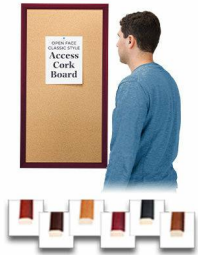

## 20 x 24 Access Cork Board, Open Face Wood 353 Framed Bulletin Board

FOR CURRENT PRICING, VISIT THE ID # LISTED ABOVE  
FREE SHIPPING

50+ Sizes  
Custom Sizes Also Available

Available in Both Orientations

### Product Details

- Access Cork Boards, Open Face
- 20" x 24" Wooden Message Display Board
- Classic #353 Wood Frame
- Wooden Picture Frame Style with 3-Step Profile
- Natural Tan Pebble Cork Surface
- Wood Frame Profile: 1 3/8" Wide ( )
- Overall Wood Frame Depth: 1 1/8"
- Natural Wood Stained Frame
- 6 Popular Wood Stain Frame Finishes
- Portrait and Landscape Sizes
- 20" x 24" is the Outside Frame Dimension
- Ideal as a message board, notice board, announcement board
- Hanging Hardware on the frame back for wall or ceiling mount.
- Optional Fabric Covered Cork Colors
- Optional Pushpins: Clear and Multi-Colored
- 20"x24" Access Cork Boards Open Face Display Frame [for INDOOR use](#)