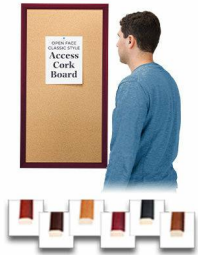

20 x 24 Access Cork Board, Open Face Wood 353 Framed Bulletin Board

FOR CURRENT PRICING, VISIT THE ID # LISTED ABOVE
FREE SHIPPING

50+ Sizes
Custom Sizes Also Available

Available in Both Orientations

Portrait

Landscape

Product Details

- Access Cork Boards, Open Face
- 20" x 24" Wooden Message Display Board
- Classic #353 Wood Frame
- Wooden Picture Frame Style with 3-Step Profile
- Natural Tan Pebble Cork Surface
- Wood Frame Profile: 1 3/8" Wide ()
- Overall Wood Frame Depth: 1 1/8"
- Natural Wood Stained Frame
- 6 Popular Wood Stain Frame Finishes
- Portrait and Landscape Sizes
- 20" x 24" is the Outside Frame Dimension
- Ideal as a message board, notice board, announcement board
- Hanging Hardware on the frame back for wall or ceiling mount.
- Optional Fabric Covered Cork Colors
- Optional Pushpins: Clear and Multi-Colored
- 20"x24" Access Cork Boards Open Face Display Frame for INDOOR use