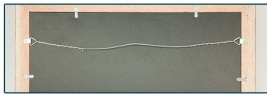

14 x 20 Access Cork Board, Open Face Wood 353 Framed Bulletin Board

FOR CURRENT PRICING, VISIT THE ID # LISTED ABOVE
FREE SHIPPING

Product Details

- Access Cork Boards, Open Face
- 14" x 20" Wooden Message Display Board
- Classic #353 Wood Frame
- Wooden Picture Frame Style with 3-Step Profile
- Natural Tan Pebble Cork Surface
- Wood Frame Profile: 1 3/8" Wide
- Overall Wood Frame Depth: 1 1/8"
- Natural Wood Stained Frame
- 6 Popular Wood Stain Frame Finishes
- Portrait and Landscape Sizes
- 14" x 20" is the Outside Frame Dimension
- Ideal as a message board, notice board, announcement board
- Hanging Hardware on the frame back for wall or ceiling mount.
- Optional Fabric Covered Cork Colors
- Optional Pushpins: Clear and Multi-Colored
- 14"x20" Access Cork Boards Open Face Display Frame for INDOOR use

Ordering Options

- Fabric Covering over Cork bulletin board (see 6 colors below)
- Hard Plastic Push Pins: Clear or Multi-Color pins (100 per box)

***CUSTOM SIZES AVAILABLE | CALL US**

Model	Cork Board (Overall Frame Size)	Viewable Area	Orientation	Ships Via
OFCORKW353-1420	14" x 20"	11 1/4" x 17 1/4"	Portrait or Landscape	FedEx