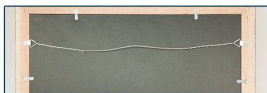

## 14 x 20 Access Cork Board, Open Face Wood 353 Framed Bulletin Board

FOR CURRENT PRICING, VISIT THE ID # LISTED ABOVE  
FREE SHIPPING

### Product Details

- Access Cork Boards, Open Face
- 14" x 20" Wooden Message Display Board
- Classic #353 Wood Frame
- Wooden Picture Frame Style with 3-Step Profile
- Natural Tan Pebble Cork Surface
- Wood Frame Profile: 1 3/8" Wide
- Overall Wood Frame Depth: 1 1/8"
- Natural Wood Stained Frame
- 6 Popular Wood Stain Frame Finishes
- Portrait and Landscape Sizes
- 14" x 20" is the Outside Frame Dimension
- Ideal as a message board, notice board, announcement board
- Hanging Hardware on the frame back for wall or ceiling mount.
- Optional Fabric Covered Cork Colors
- Optional Pushpins: Clear and Multi-Colored
- 14"x20" Access Cork Boards Open Face Display Frame for INDOOR use

### Ordering Options

- Fabric Covering over Cork bulletin board (see 6 colors below)
- Hard Plastic Push Pins: Clear or Multi-Color pins (100 per box)

**\*CUSTOM SIZES AVAILABLE | CALL US**

Model	Cork Board (Overall Frame Size)	Viewable Area	Orientation	Ships Via
OFCORKW353-1420	14" x 20"	11 1/4" x 17 1/4"	Portrait or Landscape	FedEx