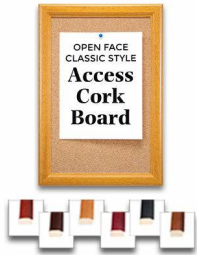

## 14 x 20 Access Cork Board, Open Face Wood 353 Framed Bulletin Board

FOR CURRENT PRICING, VISIT THE ID # LISTED ABOVE  
FREE SHIPPING

### Product Details

- Access Cork Boards, Open Face
- 14" x 20" Wooden Message Display Board
- Classic #353 Wood Frame
- Wooden Picture Frame Style with 3-Step Profile
- Natural Tan Pebble Cork Surface
- Wood Frame Profile: 1 3/8" Wide
- Overall Wood Frame Depth: 1 1/8"
- Natural Wood Stained Frame
- 6 Popular Wood Stain Frame Finishes
- Portrait and Landscape Sizes
- 14" x 20" is the Outside Frame Dimension
- Ideal as a message board, notice board, announcement board
- Hanging Hardware on the frame back for wall or ceiling mount.
- Optional Fabric Covered Cork Colors
- Optional Pushpins: Clear and Multi-Colored
- 14"x20" Access Cork Boards Open Face Display Frame for INDOOR use