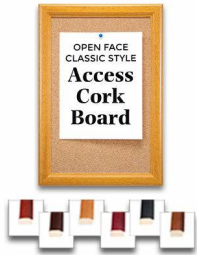

14 x 20 Access Cork Board, Open Face Wood 353 Framed Bulletin Board

FOR CURRENT PRICING, VISIT THE ID # LISTED ABOVE
FREE SHIPPING

Product Details

- Access Cork Boards, Open Face
- 14" x 20" Wooden Message Display Board
- Classic #353 Wood Frame
- Wooden Picture Frame Style with 3-Step Profile
- Natural Tan Pebble Cork Surface
- Wood Frame Profile: 1 3/8" Wide
- Overall Wood Frame Depth: 1 1/8"
- Natural Wood Stained Frame
- 6 Popular Wood Stain Frame Finishes
- Portrait and Landscape Sizes
- 14" x 20" is the Outside Frame Dimension
- Ideal as a message board, notice board, announcement board
- Hanging Hardware on the frame back for wall or ceiling mount.
- Optional Fabric Covered Cork Colors
- Optional Pushpins: Clear and Multi-Colored
- 14"x20" Access Cork Boards Open Face Display Frame for INDOOR use

Ordering Options

- Fabric Covering over Cork bulletin board (see 6 colors below)
- Hard Plastic Push Pins: Clear or Multi-Color pins (100 per box)

***CUSTOM SIZES AVAILABLE | CALL US**

Model	Cork Board (Overall Frame Size)	Viewable Area	Orientation	Ships Via
OFCORKW353-1420	14" x 20"	11 1/4" x 17 1/4"	Portrait or Landscape	FedEx