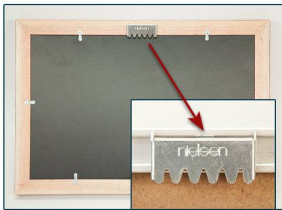

11 x 14 Access Cork Board, Open Face Wood 353 Framed Bulletin Board

FOR CURRENT PRICING, VISIT THE ID # LISTED ABOVE
FREE SHIPPING

Available in Both Orientations

Mounts with Sawtooth Hanger

Product Details

- Access Cork Boards
- 11" x 14" Wooden Message Display Board
- Classic #353 Wood Frame
- Wooden Picture Frame Style with 3-Step Profile
- Natural Tan Pebble Cork Surface
- Wood Frame Profile: 1 3/8" Wide ()
- Overall Wood Frame Depth: 1 1/8"
- Natural Wood Stained Frame
- 6 Popular Wood Stain Frame Finishes
- Portrait and Landscape Sizes
- 11" x 14" is the Outside Frame Dimension
- Ideal as a message board, notice board, announcement board
- Hanging Hardware on the frame back for wall or ceiling mount.
- Optional Fabric Covered Cork Colors
- Optional Pushpins: Clear and Multi-Colored
- 11"x14" Access Cork Boards Open Face Display Frame for INDOOR use

Ordering Options

- Fabric Covering over Cork bulletin board (see 6 colors below)
- Hard Plastic Push Pins: Clear or Multi-Color pins (100 per box)

***CUSTOM SIZES AVAILABLE | CALL US**

Model	Cork Board (Overall Frame Size)	Viewable Area	Orientation	Ships Via
OFCORKW353-1114	11" x 14"	8 1/4" x 11 1/4"	Portrait or Landscape	FedEx