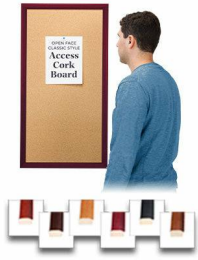

20 x 26 Access Cork Board, Open Face Wood 353 Framed Bulletin Board

FOR CURRENT PRICING, VISIT THE ID # LISTED ABOVE
FREE SHIPPING

50+ Sizes
Custom Sizes Also Available

Available in Both Orientations

Portrait

Landscape

Product Details

- Access Cork Boards, Open Face
- 20" x 26" Wooden Message Display Board
- Classic #353 Wood Frame
- Wooden Picture Frame Style with 3-Step Profile
- Natural Tan Pebble Cork Surface
- Wood Frame Profile: 1 3/8" Wide ()
- Overall Wood Frame Depth: 1 1/8"
- Natural Wood Stained Frame
- 6 Popular Wood Stain Frame Finishes
- Portrait and Landscape Sizes
- 20" x 26" is the Outside Frame Dimension
- Ideal as a message board, notice board, announcement board
- Hanging Hardware on the frame back for wall or ceiling mount.
- Optional Fabric Covered Cork Colors
- Optional Pushpins: Clear and Multi-Colored
- 20"x26" Access Cork Boards Open Face Display Frame [for INDOOR use](#)