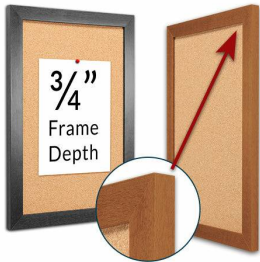

## 30" x 30" Open Face Wood #361 Framed Bulletin Board

FOR CURRENT PRICING, VISIT THE ID # LISTED ABOVE  
FREE SHIPPING

### Product Details

50+ Sizes  
Custom Sizes Also Available

- Access Cork Board, etc
- 30" x 30" Cork Bulletin Board
- Wooden Message Display Board
- Classic #361 Wood Frame
- Wooden Picture Frame Style with Flat Face Profile
- Natural Tan Pebble Cork Surface
- Open Face Wood Framed Bulletin Board Board
- Natural Wood Stained Frame
- Wood Frame Profile: 1 3/16" Wide ()
- 10 Popular Wood Stain Frame Finishes
- Square Sizes
- All sizes refer to the Outside Frame Dimension
- 30" x 30" is the Outside Frame Dimension
- Overall Frame Depth: 3/4"
- Ideal as a message board, notice board, announcement board
- Hanging Hardware on the frame back for wall or ceiling mount.
- Optional Fabric Covered Cork Colors
- Optional Pushpins: Clear and Multi-Colored
- 30"x30" Access Bulletin Boards Open Face Display Frame **for INDOOR use**

### Ordering Options

- Fabric Covering over Cork bulletin board (see 10 colors below)
- Hard Plastic Push Pins: Clear or Multi-Color pins (100 per box)

**\*CUSTOM SIZES AVAILABLE | CALL US**

Model	Cork Board (Overall Frame Size)	Viewable Area	Orientation	Ships Via
OFCORKW361-3030	30" x 30"	27 5/8" x 27 5/8"	Square	FedEx