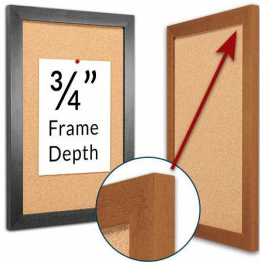

## 30" x 30" Open Face Wood #361 Framed Bulletin Board

FOR CURRENT PRICING, VISIT THE ID # LISTED ABOVE  
FREE SHIPPING

### Product Details

50+ Sizes  
Custom Sizes Also Available

- Access Cork Board, e
- 30" x 30" Cork Bulletin Board
- Wooden Message Display Board
- Classic #361 Wood Frame
- Wooden Picture Frame Style with Flat Face Profile
- Natural Tan Pebble Cork Surface
- Open Face Wood Framed Bulletin Board Board
- Natural Wood Stained Frame
- Wood Frame Profile: 1 3/16" Wide ()
- 10 Popular Wood Stain Frame Finishes
- Square Sizes
- All sizes refer to the Outside Frame Dimension
- 30" x 30" is the Outside Frame Dimension
- Overall Frame Depth: 3/4"
- Ideal as a message board, notice board, announcement board
- Hanging Hardware on the frame back for wall or ceiling mount.
- Optional Fabric Covered Cork Colors
- Optional Pushpins: Clear and Multi-Colored
- 30"x30" Access Bulletin Boards Open Face Display Frame **for INDOOR use**

### Ordering Options

- Fabric Covering over Cork bulletin board (see 10 colors below)
- Hard Plastic Push Pins: Clear or Multi-Color pins (100 per box)

**\*CUSTOM SIZES AVAILABLE | CALL US**

Model	Cork Board (Overall Frame Size)	Viewable Area	Orientation	Ships Via
OFCORKW361-3030	30" x 30"	27 5/8" x 27 5/8"	Square	FedEx