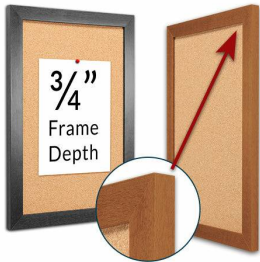

## 16" x 16" Open Face Wood #361 Framed Cork Board

FOR CURRENT PRICING, VISIT THE ID # LISTED ABOVE  
FREE SHIPPING

50+ Sizes  
Custom Sizes Also Available

### Product Details

- Access Cork Board
- 16" x 16" Cork Bulletin Board
- Wooden Message Display Board
- Classic #361 Wood Frame
- Wooden Picture Frame Style with Flat Face Profile
- Natural Tan Pebble Cork Surface
- Open Face Wood Framed Bulletin Board Board
- Natural Wood Stained Frame
- Wood Frame Profile: 1 3/16" Wide ()
- 10 Popular Wood Stain Frame Finishes
- Square Sizes
- All sizes refer to the Outside Frame Dimension
- 16" x 16" is the Outside Frame Dimension
- Overall Frame Depth: 3/4"
- Ideal as a message board, notice board, announcement board
- Hanging Hardware on the frame back for wall or ceiling mount.
- Optional Fabric Covered Cork Colors
- Optional Pushpins: Clear and Multi-Colored
- 16"x16" Access Bulletin Boards Open Face Display Frame **for INDOOR use**

### Ordering Options

- Fabric Covering over Cork bulletin board (see 10 colors below)
- Hard Plastic Push Pins: Clear or Multi-Color pins (100 per box)

**\*CUSTOM SIZES AVAILABLE | CALL US**

Model	Cork Board (Overall Frame Size)	Viewable Area	Orientation	Ships Via
OFCORKW361-1616	16" x 16"	13 5/8" x 13 5/8"	Square	FedEx