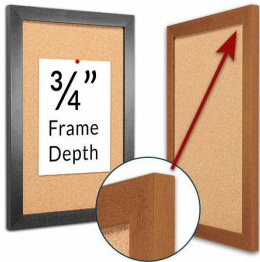

16" x 16" Open Face Wood #361 Framed Cork Board

FOR CURRENT PRICING, VISIT THE ID # LISTED ABOVE
FREE SHIPPING

50+ Sizes
Custom Sizes Also Available

Product Details

- Access Cork Board
- 16" x 16" Cork Bulletin Board
- Wooden Message Display Board
- Classic #361 Wood Frame
- Wooden Picture Frame Style with Flat Face Profile
- Natural Tan Pebble Cork Surface
- Open Face Wood Framed Bulletin Board Board
- Natural Wood Stained Frame
- Wood Frame Profile: 1 3/16" Wide ()
- 10 Popular Wood Stain Frame Finishes
- Square Sizes
- All sizes refer to the Outside Frame Dimension
- 16" x 16" is the Outside Frame Dimension
- Overall Frame Depth: 3/4"
- Ideal as a message board, notice board, announcement board
- Hanging Hardware on the frame back for wall or ceiling mount.
- Optional Fabric Covered Cork Colors
- Optional Pushpins: Clear and Multi-Colored
- 16"x16" Access Bulletin Boards Open Face Display Frame **for INDOOR use**

Ordering Options

- Fabric Covering over Cork bulletin board (see 10 colors below)
- Hard Plastic Push Pins: Clear or Multi-Color pins (100 per box)

***CUSTOM SIZES AVAILABLE | CALL US**

Model	Cork Board (Overall Frame Size)	Viewable Area	Orientation	Ships Via
OFCORKW361-1616	16" x 16"	13 5/8" x 13 5/8"	Square	FedEx