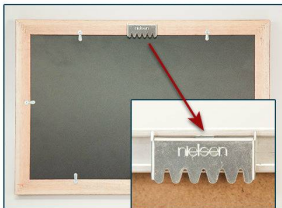

11" x 17" Open Face Wood #361 Framed Bulletin Board

FOR CURRENT PRICING, VISIT THE ID # LISTED ABOVE
FREE SHIPPING

Available in Both Orientations

Mounts with Sawtooth Hanger

Product Details

- Access Cork Board, etc
- 11" x 17" Cork Bulletin Board
- **Wooden Message Display Board**
- **Classic #361 Wood Frame**
- Wooden Picture Frame Style with Flat Face Profile
- Natural Tan Pebble Cork Surface
- Open Face Wood Framed Bulletin Board Board
- Natural Wood Stained Frame
- Wood Frame Profile: 1 3/16" Wide ()
- 10 Popular Wood Stain Frame Finishes
- Portrait and Landscape Sizes
- All sizes refer to the Outside Frame Dimension
- **11" x 17" is the Outside Frame Dimension**
- Overall Frame Depth: 3/4"
- Ideal as a message board, notice board, announcement board
- Hanging Hardware on the frame back for wall or ceiling mount.
- Optional Fabric Covered Cork Colors
- Optional Pushpins: Clear and Multi-Colored
- 11"x17" Access Bulletin Boards Open Face Display Frame **for INDOOR use**

Ordering Options

- Fabric Covering over Cork bulletin board (see 10 colors below)
- Hard Plastic Push Pins: Clear or Multi-Color pins (100 per box)

***CUSTOM SIZES AVAILABLE | CALL US**

Model	Cork Board (Overall Frame Size)	Viewable Area	Orientation	Ships Via
OFCORKW361-1117	11" x 17"	8 5/8" x 14 5/8"	Portrait or Landscape	FedEx