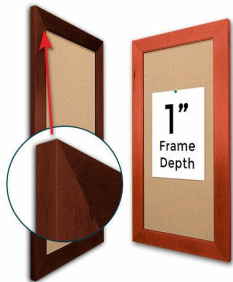

## Access Cork Board, 16x16 Open Face BOLD WIDE WOOD Framed Cork Bulletin Board

FOR CURRENT PRICING, VISIT THE ID # LISTED ABOVE  
FREE SHIPPING

Bold 2 3/4" Wide Wood Profile

### Product Details

- 16x16 Access Cork Board, Open Face
- Wood Framed Message Display Board
- Open Face Corkboard
- Bold Wide-Wood Frame
- Wooden Picture Frame Style with Bold, Flat Face Profile
- 2 3/4" Wide Frame Profile
- Natural Tan Pebble Cork Surface
- 7 Popular Natural Wood Stain Frame Finishes
- Wood Frame Profile: 2 3/4" Wide
- Square Sizes
- 16" x 16" refer to the Outside Frame Dimension
- Overall Frame Depth: 1"
- Ideal as a message board, notice board, announcement board
- Black PVC Backer is installed onto the backside of the frame to provide additional support to the bulletin board
- Hanging Hardware on the frame back for wall or ceiling mount.
- Optional Fabric Covered Cork Colors
- Optional Pushpins: Clear and Multi-Colored
- Access Bulletin Boards, Open Face Display Frames for INDOOR use

### Ordering Options

- Frame Orientation: Square
- Fabric Covering over Cork bulletin board (see 6 colors below)
- Hard Plastic Push Pins: Clear or Multi-Color pins (100 per box)

**\*CUSTOM SIZES AVAILABLE | CALL US**

Model	Cork Board (Overall Frame Size)	Viewable Area	Orientation	Ships Via
OFCORKWIDE-1616	16" x 16"	10 1/2" x 10 1/2"	Square	FedEx