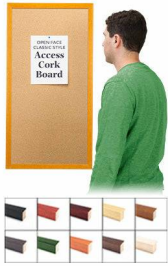

20" x 24" Open Face Wood #361 Framed Bulletin Board

FOR CURRENT PRICING, VISIT THE ID # LISTED ABOVE
FREE SHIPPING

50+ Sizes
Custom Sizes Also Available

Available
in Both
Orientations

Product Details

- Access Bulletin Boards
- 20" x 24" Cork Bulletin Board
- **Wooden Message Display Board**
- Classic #361 Wood Frame
- Wooden Picture Frame Style with Flat Face Profile
- Natural Tan Pebble Cork Surface
- Open Face Wood Framed Bulletin Board Board
- Natural Wood Stained Frame
- Wood Frame Profile: 1 3/16" Wide ()
- 10 Popular Wood Stain Frame Finishes
- Portrait and Landscape Sizes
- All sizes refer to the Outside Frame Dimension
- 20" x 24" is the Outside Frame Dimension
- Overall Frame Depth: 3/4"
- Ideal as a message board, notice board, announcement board
- Hanging Hardware on the frame back for wall or ceiling mount.
- Optional Fabric Covered Cork Colors
- Optional Pushpins: Clear and Multi-Colored
- 20"x24" Access Bulletin Boards Open Face Display Frame **for INDOOR use**

Ordering Options

- Fabric Covering over Cork bulletin board (see 10 colors below)
- Hard Plastic Push Pins: Clear or Multi-Color pins (100 per box)

***CUSTOM SIZES AVAILABLE | CALL US**

Model	Cork Board (Overall Frame Size)	Viewable Area	Orientation	Ships Via
OFCORKW361-2024	20" x 24"	17 5/8" x 21 5/8"	Portrait or Landscape	FedEx