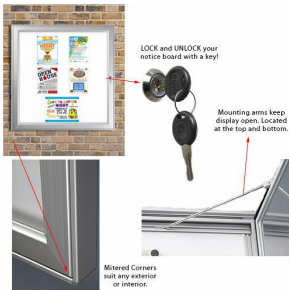

Product Sheet

Item ID # TKM772

Outdoor Premium Weatherproof Magnetic White Notice Board | Holds (12) 8.5x11 Graphics | Silver Finish

FOR CURRENT PRICING, VISIT THE ID # LISTED ABOVE

Product Details

- Weatherproof Magnetic Message Board
- Outdoor Enclosed Magnetic Display Board
- Premium Magnetic Notice Board Display Case
- Magnetic Whiteboard Case Displays up to (12) 8.5x11 inserts
- 1 Front Lock Secures the Magnetic White Board Cabinet
- Aluminum Frame Construction
- Satin Silver Frame
- Wall Display Frame for Notices, Postings, Posters, Signs, Photography, Etc.
- Modern Beveled Safety Edge Frame Design with Mitered Corners
- Swing Open Hinged Frame
- 2 Prop Arms - Mechanism Easily Hold Front Frame Door Open
- Interior Frame Designed to Seal From Wet Weather
- Helps protect printed insert
- Interior Magnetic White Backing Board
- Wall Mount Frame in either Portrait or Landscape Position
- Magnet Board Area: 37.14" x 38.31"
- Overall Frame Size: 41.34" x 42.52"
- Frame Profile Width: 2 13/16"
- Overall Case Depth: 2"
- FREE Set of Magnets are Included
- Includes Protective Polycarbonate Window Lens
- Easy to follow instruction sheet
- Please do not drill the product while mounting, only use the mounting arms.
- Comes with protective film to be discarded before use
- Magnetic Notice Boards **Quick Ships Ground within 1-2 Days**

Model	Insert (Poster Size)	Magnet Board Area	Overall Size
TKM772	Displays (9) 8.5x11 Inserts	37.14" x 38.31"	41.34" x 42.52"