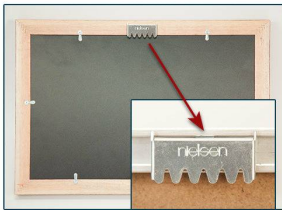

## 12 x 12 Access Cork Board, Open Face Wood 353 Framed Bulletin Board

FOR CURRENT PRICING, VISIT THE ID # LISTED ABOVE  
FREE SHIPPING

Mounts with Sawtooth Hanger

### Product Details

- Access Cork Boards, Open Face
- 12" x 12" Wooden Message Display Board
- Classic #353 Wood Frame
- Wooden Picture Frame Style with 3-Step Profile
- Natural Tan Pebble Cork Surface
- Wood Frame Profile: 1 3/8" Wide
- Overall Wood Frame Depth: 1 1/8"
- Natural Wood Stained Frame
- 6 Popular Wood Stain Frame Finishes
- Square Sizes
- 12" x 12" is the Outside Frame Dimension
- Ideal as a message board, notice board, announcement board
- Hanging Hardware on the frame back for wall or ceiling mount.
- Optional Fabric Covered Cork Colors
- Optional Pushpins: Clear and Multi-Colored
- 12"x12" Access Cork Boards Open Face Display Frame for INDOOR use

### Ordering Options

- Fabric Covering over Cork bulletin board (see 6 colors below)
- Hard Plastic Push Pins: Clear or Multi-Color pins (100 per box)

**\*CUSTOM SIZES AVAILABLE | CALL US**

Model	Cork Board (Overall Frame Size)	Viewable Area	Orientation	Ships Via
OFCORKW353-1212	12" x 12"	9 1/4" x 9 1/4"	Square	FedEx