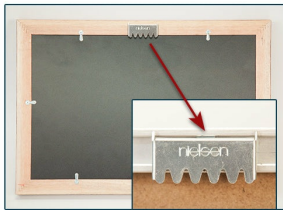

Mounts with Sawtooth Hanger