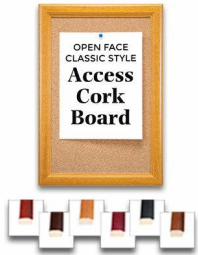

18 x 18 Access Cork Board, Open Face Wood 353 Framed Bulletin Board

FOR CURRENT PRICING, VISIT THE ID # LISTED ABOVE
FREE SHIPPING

50+ Sizes
Custom Sizes Also Available

Product Details

- Access Cork Boards, Open Face
- 18" x 18" Wooden Message Display Board
- Classic #353 Wood Frame
- Wooden Picture Frame Style with 3-Step Profile
- Natural Tan Pebble Cork Surface
- Wood Frame Profile: 1 3/8" Wide
- Overall Wood Frame Depth: 1 1/8"
- Natural Wood Stained Frame
- 6 Popular Wood Stain Frame Finishes
- Square Sizes
- 18" x 18" is the Outside Frame Dimension
- Ideal as a message board, notice board, announcement board
- Hanging Hardware on the frame back for wall or ceiling mount.
- Optional Fabric Covered Cork Colors
- Optional Pushpins: Clear and Multi-Colored
- 18"x18" Access Cork Boards Open Face Display Frame [for INDOOR use](#)

Ordering Options

- Fabric Covering over Cork bulletin board (see 6 colors below)
- Hard Plastic Push Pins: Clear or Multi-Color pins (100 per box)

***CUSTOM SIZES AVAILABLE | CALL US**

Model	Cork Board (Overall Frame Size)	Viewable Area	Orientation	Ships Via
OFCORKW353-1818	18" x 18"	15 1/4" x 15 1/4"	Square	FedEx