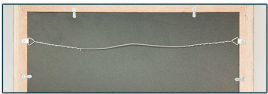

12" x 24" Open Face Wood #361 Framed Cork Board

FOR CURRENT PRICING, VISIT THE ID # LISTED ABOVE
FREE SHIPPING

Available in Both Orientations

Mounts with D-Rings or Optional Hanging Wire

Product Details

- Access Cork Board
- 12" x 24" Cork Bulletin Board
- Wooden Message Display Board
- Classic #361 Wood Frame
- Wooden Picture Frame Style with Flat Face Profile
- Natural Tan Pebble Cork Surface
- Open Face Wood Framed Bulletin Board Board
- Natural Wood Stained Frame
- Wood Frame Profile: 1 3/16" Wide ()
- 10 Popular Wood Stain Frame Finishes
- Portrait and Landscape Sizes
- All sizes refer to the Outside Frame Dimension
- 12" x 24" is the Outside Frame Dimension
- Overall Frame Depth: 3/4"
- Ideal as a message board, notice board, announcement board
- Hanging Hardware on the frame back for wall or ceiling mount.
- Optional Fabric Covered Cork Colors
- Optional Pushpins: Clear and Multi-Colored
- 12"x24" Access Bulletin Boards Open Face Display Frame **for INDOOR use**

Ordering Options

- Fabric Covering over Cork bulletin board (see 10 colors below)
- Hard Plastic Push Pins: Clear or Multi-Color pins (100 per box)

***CUSTOM SIZES AVAILABLE | CALL US**

Model	Cork Board (Overall Frame Size)	Viewable Area	Orientation	Ships Via
OFCORKW361-1224	12" x 24"	9 5/8" x 21 5/8"	Portrait or Landscape	FedEx