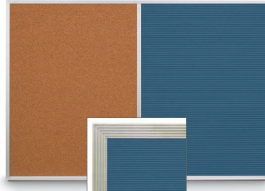

1/2" Wide Silver Trim Frame

Mounting Options

- Optional mounting brackets are available to help mount & secure your frame to the wall. These are ideal for larger boards where they add more security over the factory installed hangers provided.

Model	Overall Size	Orientation	PORTRAIT - Useable Panel Size (Each Side)	LANDSCAPE - Useable Panel Size (Each Side)	Ships Via	Shipping Weight
CBLBA-2418	24" x 18"	Portrait or Landscape	8 1/4" x 23"	11 1/4" x 17"	UPS	6 LBS