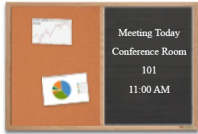

Value Line Combo Board 30x36 Wood Framed Cork Bulletin Letter Board (Open Face with Wood Trim)

FOR CURRENT PRICING, VISIT THE ID # LISTED ABOVE

Product Details

- Overall Wood Combo Board Frame Size: 30" x 36"
- Wall display board divided into TWO PANELS
- Both panels are separated by a 1" wide wood matching divider
- *PANEL # 1: Self sealing natural cork, laminated to sturdy fiberboard*
- *PANEL # 2: Durable Vinyl Letterboard with 1/4" grooves allows for easy letter and number insertion*
- YOU CHOOSE which side the display board surface is positioned
- **Frame Orientation: Portrait or Landscape**
- Overall Combo Board Frame Depth: 3/4"
- Wood trim (**1" WIDE**) borders the combo board
- Available in (3) Wood Frame Finishes: Cherry, Light Oak, and Walnut
- Factory installed hangers placed on backside of display board
- Open Face combo board displays are for **INDOOR** use only

**LOOKING FOR A CUSTOM COMBO BOARD SIZE?
or NEED 3 DIVIDED PANELS?...**

CALL US FOR A QUOTE at