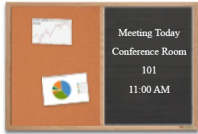

Value Line Combo Board 24x84 Wood Framed Cork Bulletin Letter Board (Open Face with Wood Trim)

FOR CURRENT PRICING, VISIT THE ID # LISTED ABOVE

1" Wide Wood Solid Oak Frame

Product Details

- Overall Wood Combo Board Frame Size: 24" x 84"
- Wall display board divided into TWO PANELS
- Both panels are separated by a 1" wide wood matching divider
- *PANEL # 1: Self sealing natural cork, laminated to sturdy fiberboard*
- *PANEL # 2: Durable Vinyl Letterboard with 1/4" grooves allows for easy letter and number insertion*
- YOU CHOOSE which side the display board surface is positioned
- **Frame Orientation: Portrait or Landscape**
- Overall Combo Board Frame Depth: 3/4"
- Wood trim (**1" WIDE**) borders the combo board
- Available in (3) Wood Frame Finishes: Cherry, Light Oak, and Walnut
- Factory installed hangers placed on backside of display board
- Open Face combo board displays are for **INDOOR** use only

**LOOKING FOR A CUSTOM COMBO BOARD SIZE?
or NEED 3 DIVIDED PANELS?...**

CALL US FOR A QUOTE at

Cork Board Ordering Options

- Fabric Covering over Cork bulletin board (see 10 colors below)
- Painted Corkboard Colors (see 4 colors below)
- Hard Plastic Push Pins: Clear or Multi-Color pins (100 per box)

Vinyl Letter Board Ordering Options

- Optional colors for vinyl letterboard panel
- Optional letter & character sets (1/2", 3/4", 1", 2", 3")

*3/4" Sprue Set with white Helvetica letters and numbers included (290 Characters)

*CUSTOM SIZES AVAILABLE | CALL US

- Optional mounting brackets are available to help mount & secure your frame to the wall. These are ideal for larger boards where they add more security over the factory installed hangers provided.

Model	Overall Size	Orientation	PORTRAIT - Useable Panel Size (Each Side)	LANDSCAPE - Useable Panel Size (Each Side)	Ships Via	Shipping Weight
CBLBW-2484	24" x 84"	Portrait or Landscape	10 1/2" Wide x 82" High	40 1/2" Wide x 22" High	UPS	21 LBS