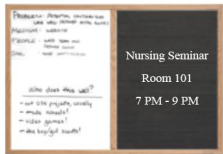

Combo Board 72x48 (Wooden Framed) Marker Board & Letter Board

FOR CURRENT PRICING, VISIT THE ID # LISTED ABOVE
FREE SHIPPING

Product Details

- Overall Combo Board Frame Size: 72" x 48"
- Wall display board divided into TWO PANELS
- Both panels are separated by a 1" wide wood divider
- **PANEL # 1: Durable White or Black Magnetic Porcelain Marker Board Surface**
- **PANEL # 2: Durable Vinyl Letterboard with 1/4" grooves allows for easy letter and number insertion**
- YOU CHOOSE which side the display board surface is positioned
- **Frame Orientation: Portrait or Landscape**
- Overall Combo Board Frame Depth: 3/4"
- Wood trim (1" WIDE) borders the combo board
- Available in (3) Wood Frame Finishes: Cherry, Light Oak, and Walnut
- Factory installed hangers placed on backside of display board
- Open Face combo board displays are for **INDOOR** use only

**LOOKING FOR A CUSTOM COMBO BOARD SIZE?
or NEED 3 DIVIDED PANELS?...**

CALL US FOR A QUOTE at

Magnetic Marker Board Ordering Options

- **Dry/Wet Erase Display Board Colors:** Available in White or Black
- **Standard Marker Set (4 Colors):**
  Wipes off Easily (Black, Blue, Green, Red)
- **Fluorescent Marker Set (5 Colors):**
  Wipes off Easily (Yellow, Pink, Blue, Green, White)
- **Dry Eraser & Spray Cleaner Combo:**
  Soft pile, the eraser collects dust and marker residue.
  The pump spray cleaner removes ghosting, grease, dirt,
  and stains with a clean dry cloth

***Marker Set ships with Board
*Cleaner Combo Option ship in a Separate Box**

*CUSTOM SIZES AVAILABLE | CALL US

Letter Board Ordering Options

- Optional colors for vinyl letterboard panel
- Optional letter & character sets (1/2", 1", 2", 3")

*3/4" Sprue Set with white Helvetica letters and numbers included (290 Characters)

*CUSTOM SIZES AVAILABLE | CALL US

Mounting Options

- Optional mounting brackets are available to help mount & secure your frame to the wall. These are ideal for larger boards where they add more security over the factory installed hangers provided.

Model	Overall Size	Orientation	PORTRAIT - Useable Panel Size (Each Side)	LANDSCAPE - Useable Panel Size (Each Side)	Ships Via	Shipping Weight
LBMBWPS-7248	72" x 48"	Portrait or Landscape	22 1/2" Wide x 70" High	34 1/2" Wide x 46" High	Freight	36 LBS