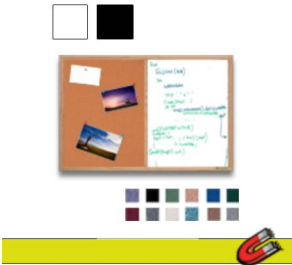

## Combo Board 22x14 Wood Framed Cork Bulletin Magnetic Marker Board (Open Face with Wood Trim)

FOR CURRENT PRICING, VISIT THE ID # LISTED ABOVE

### Product Details

- Overall Wood Combo Board Frame Size: 22" Wide x 14" High
- Wall display board divided into TWO PANELS
- Both panels are separated by a 1" wide wood matching divider
- **PANEL # 1: Self sealing natural cork, laminated to sturdy fiberboard**
- **PANEL # 2: Durable White or Black Magnetic Porcelain Marker Board Surface**
- YOU CHOOSE which side the display board surface is positioned
- Overall Combo Board Frame Depth: 3/4"
- Wood trim (**1" WIDE**) borders the combo board
- Available in (3) Wood Frame Finishes: Cherry, Light Oak, and Walnut
- Factory installed hangers placed on backside of display board
- Open Face combo board displays are for **INDOOR** use only

### Cork Board Ordering Options

- Fabric Covering over Cork bulletin board (see 10 colors below)
- Painted Corkboard Colors (see 4 colors below)
- Hard Plastic Push Pins: Clear or Multi-Color pins (100 per box)

### Marker Board Ordering Options

- **Dry/Wet Erase Display Board Colors:** Available in White or Black
- **Standard Marker Set (4 Colors):**  
Wipes off Easily (Black, Blue, Green, Red)
- **Fluorescent Marker Set (5 Colors):**  
Wipes off Easily (Yellow, Pink, Blue, Green, White)
- **Dry Eraser & Spray Cleaner Combo:**  
Soft pile, the eraser collects dust and marker residue.  
The pump spray cleaner removes ghosting, grease, dirt, and stains with a clean dry cloth