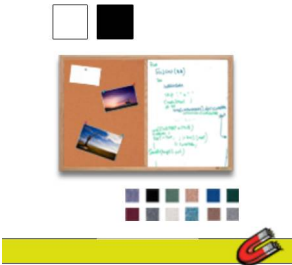

Combo Board 22x14 Wood Framed Cork Bulletin Magnetic Marker Board (Open Face with Wood Trim)

FOR CURRENT PRICING, VISIT THE ID # LISTED ABOVE

Product Details

- Overall Wood Combo Board Frame Size: 22" Wide x 14" High
- Wall display board divided into TWO PANELS
- Both panels are separated by a 1" wide wood matching divider
- **PANEL # 1: Self sealing natural cork, laminated to sturdy fiberboard**
- **PANEL # 2: Durable White or Black Magnetic Porcelain Marker Board Surface**
- YOU CHOOSE which side the display board surface is positioned
- Overall Combo Board Frame Depth: 3/4"
- Wood trim (**1" WIDE**) borders the combo board
- Available in (3) Wood Frame Finishes: Cherry, Light Oak, and Walnut
- Factory installed hangers placed on backside of display board
- Open Face combo board displays are for **INDOOR** use only

**LOOKING FOR A CUSTOM COMBO BOARD SIZE?
or NEED 3 DIVIDED PANELS?...**

CALL US FOR A QUOTE at

Cork Board Ordering Options

- Fabric Covering over Cork bulletin board (see 10 colors below)
- Painted Corkboard Colors (see 4 colors below)
- Hard Plastic Push Pins: Clear or Multi-Color pins (100 per box)

Marker Board Ordering Options

- **Dry/Wet Erase Display Board Colors:** Available in White or Black
- **Standard Marker Set (4 Colors):**
Wipes off Easily (Black, Blue, Green, Red)
- **Fluorescent Marker Set (5 Colors):**
Wipes off Easily (Yellow, Pink, Blue, Green, White)
- **Dry Eraser & Spray Cleaner Combo:**
Soft pile, the eraser collects dust and marker residue.
The pump spray cleaner removes ghosting, grease, dirt, and stains with a clean dry cloth