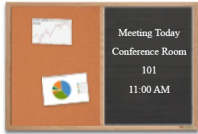

Value Line Combo Board 24x72 Wood Framed Cork Bulletin Letter Board (Open Face with Wood Trim)

FOR CURRENT PRICING, VISIT THE ID # LISTED ABOVE

1" Wide Wood Solid Oak Frame

Product Details

- Overall Wood Combo Board Frame Size: 24" x 72"
- Wall display board divided into TWO PANELS
- Both panels are separated by a 1" wide wood matching divider
- *PANEL # 1: Self sealing natural cork, laminated to sturdy fiberboard*
- *PANEL # 2: Durable Vinyl Letterboard with 1/4" grooves allows for easy letter and number insertion*
- YOU CHOOSE which side the display board surface is positioned
- **Frame Orientation: Portrait or Landscape**
- Overall Combo Board Frame Depth: 3/4"
- Wood trim (**1" WIDE**) borders the combo board
- Available in (3) Wood Frame Finishes: Cherry, Light Oak, and Walnut
- Factory installed hangers placed on backside of display board
- Open Face combo board displays are for **INDOOR** use only

**LOOKING FOR A CUSTOM COMBO BOARD SIZE?
or NEED 3 DIVIDED PANELS?...**

CALL US FOR A QUOTE at

Cork Board Ordering Options

- Fabric Covering over Cork bulletin board (see 10 colors below)
- Painted Corkboard Colors (see 4 colors below)
- Hard Plastic Push Pins: Clear or Multi-Color pins (100 per box)

Vinyl Letter Board Ordering Options

- Optional colors for vinyl letterboard panel
- Optional letter & character sets (1/2", 3/4", 1", 2", 3")

*3/4" Sprue Set with white Helvetica letters and numbers included (290 Characters)

*CUSTOM SIZES AVAILABLE | CALL US

- Optional mounting brackets are available to help mount & secure your frame to the wall. These are ideal for larger boards where they add more security over the factory installed hangers provided.

Model	Overall Size	Orientation	PORTRAIT - Useable Panel Size (Each Side)	LANDSCAPE - Useable Panel Size (Each Side)	Ships Via	Shipping Weight
CBLBW-2472	24" x 72"	Portrait or Landscape	10 1/2" Wide x 70" High	34 1/2" Wide x 22" High	UPS	18 LBS