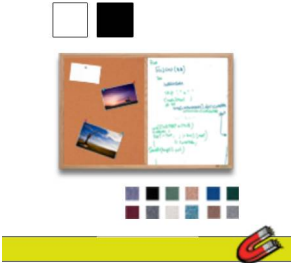

Combo Board 24x12 Wood Framed Cork Bulletin Magnetic Marker Board (Open Face with Wood Trim)

FOR CURRENT PRICING, VISIT THE ID # LISTED ABOVE

Product Details

- Overall Wood Combo Board Frame Size: 24" Wide x 12" High
- Wall display board divided into TWO PANELS
- Both panels are separated by a 1" wide wood matching divider
- **PANEL # 1: Self sealing natural cork, laminated to sturdy fiberboard**
- **PANEL # 2: Durable White or Black Magnetic Porcelain Marker Board Surface**
- YOU CHOOSE which side the display board surface is positioned
- Overall Combo Board Frame Depth: 3/4"
- Wood trim (**1" WIDE**) borders the combo board
- Available in (3) Wood Frame Finishes: Cherry, Light Oak, and Walnut
- Factory installed hangers placed on backside of display board
- Open Face combo board displays are for **INDOOR** use only

**LOOKING FOR A CUSTOM COMBO BOARD SIZE?
or NEED 3 DIVIDED PANELS?...**

CALL US FOR A QUOTE at

Cork Board Ordering Options

- Fabric Covering over Cork bulletin board (see 10 colors below)
- Painted Corkboard Colors (see 4 colors below)
- Hard Plastic Push Pins: Clear or Multi-Color pins (100 per box)

Marker Board Ordering Options

- **Dry/Wet Erase Display Board Colors:** Available in White or Black
- **Standard Marker Set (4 Colors):**
Wipes off Easily (Black, Blue, Green, Red)
- **Fluorescent Marker Set (5 Colors):**
Wipes off Easily (Yellow, Pink, Blue, Green, White)
- **Dry Eraser & Spray Cleaner Combo:**
Soft pile, the eraser collects dust and marker residue.
The pump spray cleaner removes ghosting, grease, dirt, and stains with a clean dry cloth