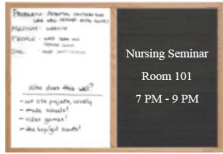

Combo Board 36x96 (Wooden Framed) Marker Board & Letter Board

FOR CURRENT PRICING, VISIT THE ID # LISTED ABOVE
FREE SHIPPING

Product Details

- Overall Combo Board Frame Size: 36" x 96"
- Wall display board divided into TWO PANELS
- Both panels are separated by a 1" wide wood divider
- **PANEL # 1: Durable White or Black Magnetic Porcelain Marker Board Surface**
- **PANEL # 2: Durable Vinyl Letterboard with 1/4" grooves allows for easy letter and number insertion**
- YOU CHOOSE which side the display board surface is positioned
- **Frame Orientation: Portrait or Landscape**
- Overall Combo Board Frame Depth: 3/4"
- Wood trim (1" WIDE) borders the combo board
- Available in (3) Wood Frame Finishes: Cherry, Light Oak, and Walnut
- Factory installed hangers placed on backside of display board
- Open Face combo board displays are for **INDOOR** use only

**LOOKING FOR A CUSTOM COMBO BOARD SIZE?
or NEED 3 DIVIDED PANELS?...**

CALL US FOR A QUOTE at

Magnetic Marker Board Ordering Options

- **Dry/Wet Erase Display Board Colors:** Available in White or Black
- **Standard Marker Set (4 Colors):**
  Wipes off Easily (Black, Blue, Green, Red)
- **Fluorescent Marker Set (5 Colors):**
  Wipes off Easily (Yellow, Pink, Blue, Green, White)
- **Dry Eraser & Spray Cleaner Combo:**
  Soft pile, the eraser collects dust and marker residue.
  The pump spray cleaner removes ghosting, grease, dirt,
  and stains with a clean dry cloth

***Marker Set ships with Board
*Cleaner Combo Option ship in a Separate Box**

*CUSTOM SIZES AVAILABLE | CALL US

Letter Board Ordering Options

- Optional colors for vinyl letterboard panel
- Optional letter & character sets (1/2", 1", 2", 3")

*3/4" Sprue Set with white Helvetica letters and numbers included (290 Characters)

*CUSTOM SIZES AVAILABLE | CALL US

Mounting Options

- Optional mounting brackets are available to help mount & secure your frame to the wall. These are ideal for larger boards where they add more security over the factory installed hangers provided.

Model	Overall Size	Orientation	PORTRAIT - Useable Panel Size (Each Side)	LANDSCAPE - Useable Panel Size (Each Side)	Ships Via	Shipping Weight
LBMBWPS-3696	36" x 96"	Portrait or Landscape	16 1/2" Wide x 94" High	46 1/2" Wide x 34" High	Freight	36 LBS