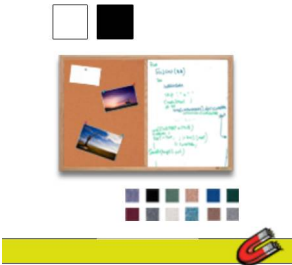

Combo Board 36x12 Wood Framed Cork Bulletin Magnetic Marker Board (Open Face with Wood Trim)

FOR CURRENT PRICING, VISIT THE ID # LISTED ABOVE

Product Details

- Overall Wood Combo Board Frame Size: 36" Wide x 12" High
- Wall display board divided into TWO PANELS
- Both panels are separated by a 1" wide wood matching divider
- *PANEL # 1: Self sealing natural cork, laminated to sturdy fiberboard*
- *PANEL # 2: Durable White or Black Magnetic Porcelain Marker Board Surface*
- YOU CHOOSE which side the display board surface is positioned
- Overall Combo Board Frame Depth: 3/4"
- Wood trim (**1" WIDE**) borders the combo board
- Available in (3) Wood Frame Finishes: Cherry, Light Oak, and Walnut
- Factory installed hangers placed on backside of display board
- Open Face combo board displays are for **INDOOR** use only

**LOOKING FOR A CUSTOM COMBO BOARD SIZE?
or NEED 3 DIVIDED PANELS?...**

CALL US FOR A QUOTE at

1" Wide Wood Solid Oak Frame

Cork Board Ordering Options

- Fabric Covering over Cork bulletin board (see 10 colors below)
- Painted Corkboard Colors (see 4 colors below)
- Hard Plastic Push Pins: Clear or Multi-Color pins (100 per box)

Marker Board Ordering Options

- **Dry/Wet Erase Display Board Colors:** Available in White or Black
- **Standard Marker Set (4 Colors):**
Wipes off Easily (Black, Blue, Green, Red)
- **Fluorescent Marker Set (5 Colors):**
Wipes off Easily (Yellow, Pink, Blue, Green, White)
- **Dry Eraser & Spray Cleaner Combo:**
Soft pile, the eraser collects dust and marker residue.
The pump spray cleaner removes ghosting, grease, dirt, and stains with a clean dry cloth