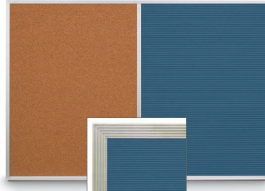

1/2" Wide Silver Trim Frame

Mounting Options

- Optional mounting brackets are available to help mount & secure your frame to the wall. These are ideal for larger boards where they add more security over the factory installed hangers provided.

Model	Overall Size	Orientation	PORTRAIT - Useable Panel Size (Each Side)	LANDSCAPE - Useable Panel Size (Each Side)	Ships Via	Shipping Weight
CBLBA-2430	24" x 30"	Portrait or Landscape	11 1/4" x 29"	14 1/4" x 23"	UPS	10 LBS