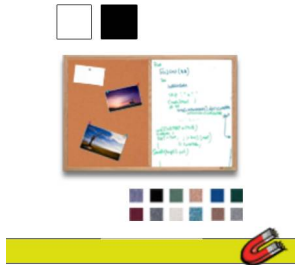

Combo Board 24x48 Wood Framed Cork Bulletin Magnetic Marker Board (Open Face with Wood Trim)

FOR CURRENT PRICING, VISIT THE ID # LISTED ABOVE

Product Details

- Overall Wood Combo Board Frame Size: 48" x 24"
- Wall display board divided into TWO PANELS
- Both panels are separated by a 1" wide wood matching divider
- *PANEL # 1: Self sealing natural cork, laminated to sturdy fiberboard*
- *PANEL # 2: Durable White or Black Magnetic Porcelain Marker Board Surface*
- YOU CHOOSE which side the display board surface is positioned
- **Frame Orientation: Portrait or Landscape**
- Overall Combo Board Frame Depth: 3/4"
- Wood trim (**1" WIDE**) borders the combo board
- Available in (3) Wood Frame Finishes: Cherry, Light Oak, and Walnut
- Factory installed hangers placed on backside of display board
- Open Face combo board displays are for **INDOOR** use only

**LOOKING FOR A CUSTOM COMBO BOARD SIZE?
or NEED 3 DIVIDED PANELS?...**

CALL US FOR A QUOTE at

Cork Board Ordering Options

- Fabric Covering over Cork bulletin board (see 10 colors below)
- Painted Corkboard Colors (see 4 colors below)
- Hard Plastic Push Pins: Clear or Multi-Color pins (100 per box)

Marker Board Ordering Options

- **Dry/Wet Erase Display Board Colors:** Available in White or Black
- **Standard Marker Set (4 Colors):**
Wipes off Easily (Black, Blue, Green, Red)
- **Fluorescent Marker Set (5 Colors):**
Wipes off Easily (Yellow, Pink, Blue, Green, White)
- **Dry Eraser & Spray Cleaner Combo:**
Soft pile, the eraser collects dust and marker residue.
The pump spray cleaner removes ghosting, grease, dirt, and stains with a clean dry cloth