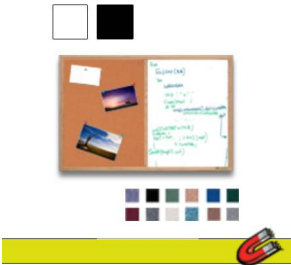

**LOOKING FOR A CUSTOM COMBO BOARD SIZE?
or NEED 3 DIVIDED PANELS?...**

CALL US FOR A QUOTE at

Cork Board Ordering Options

- Fabric Covering over Cork bulletin board (see 10 colors below)
- Painted Corkboard Colors (see 4 colors below)
- Hard Plastic Push Pins: Clear or Multi-Color pins (100 per box)

Marker Board Ordering Options

- **Dry/Wet Erase Display Board Colors:** Available in White or Black
- **Standard Marker Set (4 Colors):**
  Wipes off Easily (Black, Blue, Green, Red)
- **Fluorescent Marker Set (5 Colors):**
  Wipes off Easily (Yellow, Pink, Blue, Green, White)
- **Dry Eraser & Spray Cleaner Combo:**
  Soft pile, the eraser collects dust and marker residue.
  The pump spray cleaner removes ghosting, grease, dirt, and stains with a clean dry cloth

***Marker Set ships with Board
*Cleaner Combo Option ship in a Separate Box**

*CUSTOM SIZES AVAILABLE | CALL US

- Optional mounting brackets are available to help mount & secure your frame to the wall. These are ideal for larger boards where they add more security over the factory installed hangers provided.

Model	Overall Size	Orientation	PORTRAIT - Useable Panel Size (Each Side)	LANDSCAPE - Useable Panel Size (Each Side)	Ships Via	Shipping Weight
CBMBWPS-3040	30" x 40"	Portrait or Landscape	13 1/2" x 38"	18 1/2" x 28"	UPS	13 LBS