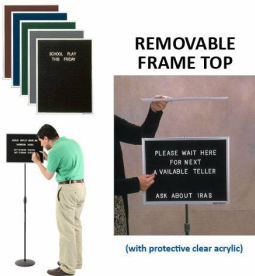

Adjustable Pedestal Letter Board 18x14 with Removable Aluminum Frame Top | Black Felt Letterboard

FOR CURRENT PRICING, VISIT THE ID # LISTED ABOVE

Product Details

- Floor Standing Pedestal Letter Board
- Pedestal Adjustable height from 33" to 66" tall
- Silver Trim 18x14 Framed Letter Board
- Easy Open Changeable Letter Board Frame
- Overall Felt Letter Board Size: 18 x 14
- Protective cover is attached to a removable frame top for security measures
- Silver aluminum trim frame (1/2" wide) borders felt letter board
- Attractive black felt letter board with 1/4" grooves
- Easy letter and number insertion into Grooved Letterboard
- 3/4" White Helvetica letters and numbers included (290 Characters)
- Felt letter boards 18x14 **for INDOOR use only**
- Call to Custom Framed Letterboard Stands

Ordering Options

- Frame Orientation: Portrait or Landscape
- Optional colors for felt letterboard panel
- Optional letter & character sets (1/2", 3/4", 1", 2", 3")

***CUSTOM SIZES AVAILABLE | CALL US**