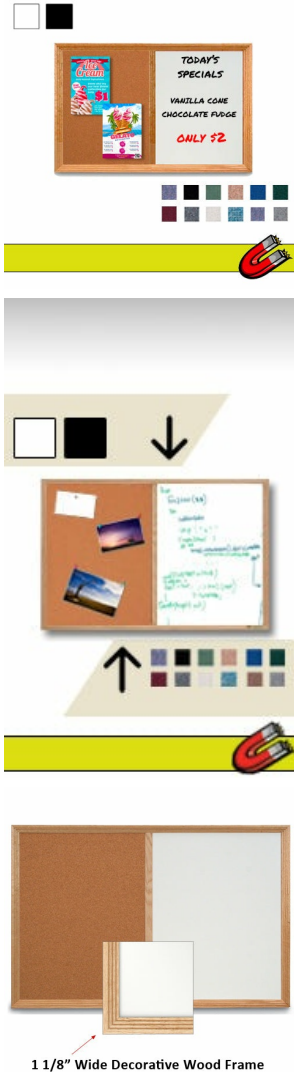

Combo Board 36x84 Wood Framed Cork Bulletin Magnetic Marker Board (Decorative Wood Trim)

FOR CURRENT PRICING, VISIT THE ID # LISTED ABOVE
FREE SHIPPING

Product Details

- Overall Decorative Wood Combo Board Frame Size: 84" x 36"
- Wall display board divided into TWO PANELS
- Both panels are separated by a 1" wide wood matching divider
- *PANEL # 1: Self sealing natural cork, laminated to sturdy fiberboard*
- *PANEL # 2: Durable White or Black Magnetic Porcelain Marker Board Surface*
- YOU CHOOSE which side the display board surface is positioned
- **Frame Orientation: Portrait or Landscape**
- Overall Combo Board Frame Depth: 3/4"
- Decorative Wood trim (**1 1/8" WIDE**) borders the combo board
- Available in (3) Wood Frame Finishes: Cherry, Light Oak, and Walnut
- Factory installed hangers placed on backside of display board
- Open Face combo board displays are for **INDOOR** use only

**LOOKING FOR A CUSTOM COMBO BOARD SIZE?
or NEED 3 DIVIDED PANELS?...**

CALL US FOR A QUOTE at

Cork Board Ordering Options

- Fabric Covering over Cork bulletin board (see 10 colors below)
- Painted Corkboard Colors (see 4 colors below)
- Hard Plastic Push Pins: Clear or Multi-Color pins (100 per box)

Marker Board Ordering Options

- **Dry/Wet Erase Display Board Colors:** Available in White or Black
- **Standard Marker Set (4 Colors):**
Wipes off Easily (Black, Blue, Green, Red)
- **Fluorescent Marker Set (5 Colors):**
Wipes off Easily (Yellow, Pink, Blue, Green, White)
- **Dry Eraser & Spray Cleaner Combo:**
Soft pile, the eraser collects dust and marker residue.
The pump spray cleaner removes ghosting, grease, dirt,
and stains with a clean dry cloth

Model	Overall Size	Orientation	PORTRAIT - Useable Panel Size (Each Side)	LANDSCAPE - Useable Panel Size (Each Side)	Ships Via	Shipping Wt.
CBMBDWPS-3684	36" x 84"	Portrait or Landscape	16 5/16" Wide x 81" High	40 5/16" Wide x 33" High	Freight	32 LBS