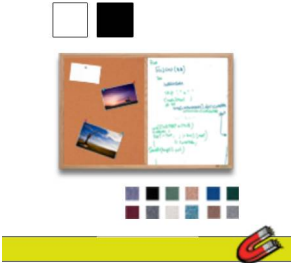

Combo Board 48x12 Wood Framed Cork Bulletin Magnetic Marker Board (Open Face with Wood Trim)

FOR CURRENT PRICING, VISIT THE ID # LISTED ABOVE

Product Details

- Overall Wood Combo Board Frame Size: 48" Wide x 12" High
- Wall display board divided into TWO PANELS
- Both panels are separated by a 1" wide wood matching divider
- *PANEL # 1: Self sealing natural cork, laminated to sturdy fiberboard*
- *PANEL # 2: Durable White or Black Magnetic Porcelain Marker Board Surface*
- YOU CHOOSE which side the display board surface is positioned
- Overall Combo Board Frame Depth: 3/4"
- Wood trim (**1" WIDE**) borders the combo board
- Available in (3) Wood Frame Finishes: Cherry, Light Oak, and Walnut
- Factory installed hangers placed on backside of display board
- Open Face combo board displays are for **INDOOR** use only

**LOOKING FOR A CUSTOM COMBO BOARD SIZE?
or NEED 3 DIVIDED PANELS?...**

CALL US FOR A QUOTE at

Cork Board Ordering Options

- Fabric Covering over Cork bulletin board (see 10 colors below)
- Painted Corkboard Colors (see 4 colors below)
- Hard Plastic Push Pins: Clear or Multi-Color pins (100 per box)

Marker Board Ordering Options

- **Dry/Wet Erase Display Board Colors:** Available in White or Black
- **Standard Marker Set (4 Colors):**
Wipes off Easily (Black, Blue, Green, Red)
- **Fluorescent Marker Set (5 Colors):**
Wipes off Easily (Yellow, Pink, Blue, Green, White)
- **Dry Eraser & Spray Cleaner Combo:**
Soft pile, the eraser collects dust and marker residue.
The pump spray cleaner removes ghosting, grease, dirt, and stains with a clean dry cloth