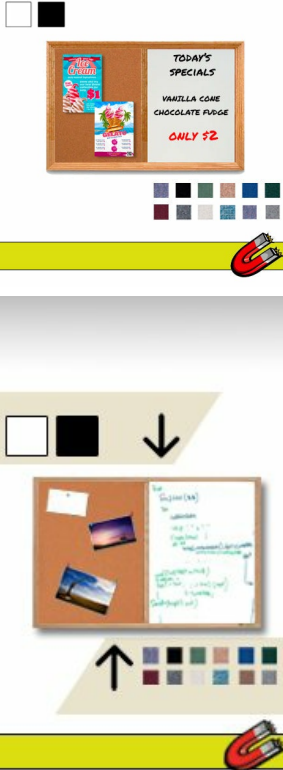

## Combo Board 48x72 Wood Framed Cork Bulletin Magnetic Marker Board (Decorative Wood Trim)

FOR CURRENT PRICING, VISIT THE ID # LISTED ABOVE  
FREE SHIPPING

1 1/8" Wide Decorative Wood Frame

### Product Details

- Overall Decorative Wood Combo Board Frame Size: 72" x 48"
- Wall display board divided into TWO PANELS
- Both panels are separated by a 1" wide wood matching divider
- **PANEL # 1:** Self sealing natural cork, laminated to sturdy fiberboard
- **PANEL # 2:** Durable White or Black Magnetic Porcelain Marker Board Surface
- YOU CHOOSE which side the display board surface is positioned
- **Frame Orientation: Portrait or Landscape**
- Overall Combo Board Frame Depth: 3/4"
- Decorative Wood trim (**1 1/8" WIDE**) borders the combo board
- Available in (3) Wood Frame Finishes: Cherry, Light Oak, and Walnut
- Factory installed hangers placed on backside of display board
- Open Face combo board displays are for **INDOOR** use only

### Cork Board Ordering Options

- Fabric Covering over Cork bulletin board (see 10 colors below)
- Painted Corkboard Colors (see 4 colors below)
- Hard Plastic Push Pins: Clear or Multi-Color pins (100 per box)

### Marker Board Ordering Options

- **Dry/Wet Erase Display Board Colors:** Available in White or Black
- **Standard Marker Set (4 Colors):**  
Wipes off Easily (Black, Blue, Green, Red)
- **Fluorescent Marker Set (5 Colors):**  
Wipes off Easily (Yellow, Pink, Blue, Green, White)
- **Dry Eraser & Spray Cleaner Combo:**  
Soft pile, the eraser collects dust and marker residue.  
The pump spray cleaner removes ghosting, grease, dirt,  
and stains with a clean dry cloth