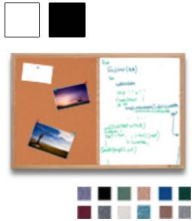

Combo Board 24x96 Wood Framed Cork Bulletin Magnetic Marker Board (Open Face with Wood Trim)

FOR CURRENT PRICING, VISIT THE ID # LISTED ABOVE
FREE SHIPPING

Product Details

1" Wide Wood Solid Oak Frame

- Overall Wood Combo Board Frame Size: 96" x 24"
- Wall display board divided into TWO PANELS
- Both panels are separated by a 1" wide wood matching divider
- **PANEL # 1:** Self sealing natural cork, laminated to sturdy fiberboard
- **PANEL # 2:** Durable White or Black Magnetic Porcelain Marker Board Surface
- YOU CHOOSE which side the display board surface is positioned
- **Frame Orientation: Portrait or Landscape**
- Overall Combo Board Frame Depth: 3/4"
- Wood trim (**1" WIDE**) borders the combo board
- Available in (3) Wood Frame Finishes: Cherry, Light Oak, and Walnut
- Factory installed hangers placed on backside of display board
- Open Face combo board displays are for **INDOOR** use only

**LOOKING FOR A CUSTOM COMBO BOARD SIZE?
or NEED 3 DIVIDED PANELS?...**

CALL US FOR A QUOTE at

Cork Board Ordering Options

- Fabric Covering over Cork bulletin board (see 10 colors below)
- Painted Corkboard Colors (see 4 colors below)
- Hard Plastic Push Pins: Clear or Multi-Color pins (100 per box)

Marker Board Ordering Options

- **Dry/Wet Erase Display Board Colors:** Available in White or Black
- **Standard Marker Set (4 Colors):**
Wipes off Easily (Black, Blue, Green, Red)
- **Fluorescent Marker Set (5 Colors):**
Wipes off Easily (Yellow, Pink, Blue, Green, White)
- **Dry Eraser & Spray Cleaner Combo:**
Soft pile, the eraser collects dust and marker residue.
The pump spray cleaner removes ghosting, grease, dirt,
and stains with a clean dry cloth