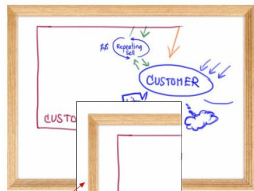

Adjustable Pedestal White Dry Erase Board 18x14 Wood Frame

FOR CURRENT PRICING, VISIT THE ID # LISTED ABOVE

Product Details

- Pedestal White Board Sign Holder with Wood Frame
- Adjustable Dry Erase Board Stand
- 18x14 Framed White Dry Erase Board
- Base and single pole upright are finished matte black
- Circular Base: 10" / Round Pole: 7/8"
- Wood trim frame (3/4" wide) borders whiteboard
- Durable White Melamine Surface
- Pedestal Adjustable height ranges from 36" to 66" tall
- Open Face White Dry Erase boards 18x14 displays for **INDOOR use only**

Ordering Options

- Frame Orientation: Portrait or Landscape
- **Standard Marker Set (4 Colors):**
  Wipes off Easily (Black, Blue, Green, Red)
- **Dry Eraser & Spray Cleaner Combo:**
  Soft pile, the eraser collects dust and marker residue. The pump spray cleaner removes ghosting, grease, dirt, and stains with a clean dry cloth

*Marker Set ships with White Board
*Both Combo Options ship in a Separate Box

*CUSTOM SIZES AVAILABLE | CALL US

1/2" Wide Wood Trim Frame

Model	Overall Letter Board Size	Ships Via	Shipping Weight
PWDWAF-1814	18" x 14"	UPS	16