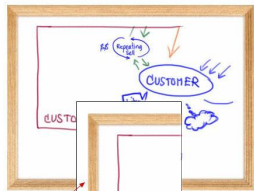

Adjustable Pedestal White Dry Erase Board 18x14 Wood Frame

FOR CURRENT PRICING, VISIT THE ID # LISTED ABOVE

Product Details

- Pedestal White Board Sign Holder with Wood Frame
- Adjustable Dry Erase Board Stand
- 18x14 Framed White Dry Erase Board
- Base and single pole upright are finished matte black
- Circular Base: 10" / Round Pole: 7/8"
- Wood trim frame (3/4" wide) borders whiteboard
- Durable White Melamine Surface
- Pedestal Adjustable height ranges from 36" to 66" tall
- Open Face White Dry Erase boards 18x14 displays **for INDOOR use only**

Ordering Options

- Frame Orientation: Portrait or Landscape
- **Standard Marker Set (4 Colors):**
  Wipes off Easily (Black, Blue, Green, Red)
- **Dry Eraser & Spray Cleaner Combo:**
  Soft pile, the eraser collects dust and marker residue.
  The pump spray cleaner removes ghosting, grease, dirt, and stains with a clean dry cloth

*Marker Set ships with White Board
*Both Combo Options ship in a Separate Box

*CUSTOM SIZES AVAILABLE | CALL US

1/2" Wide Wood Trim Frame

Model	Overall Letter Board Size	Ships Via	Shipping Weight
PWDWAF-1814	18" x 14"	UPS	16