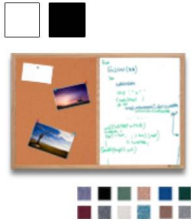

Combo Board 36x60 Wood Framed Cork Bulletin Magnetic Marker Board (Open Face with Wood Trim)

FOR CURRENT PRICING, VISIT THE ID # LISTED ABOVE
FREE SHIPPING

Product Details

1" Wide Wood Solid Oak Frame

RAINBOW COLOR PINS
(100 Per Box)

CLEAR PINS
(100 Per Box)

- Overall Wood Combo Board Frame Size: 60" x 36"
- Wall display board divided into TWO PANELS
- Both panels are separated by a 1" wide wood matching divider
- **PANEL # 1:** Self sealing natural cork, laminated to sturdy fiberboard
- **PANEL # 2:** Durable White or Black Magnetic Porcelain Marker Board Surface
- YOU CHOOSE which side the display board surface is positioned
- **Frame Orientation: Portrait or Landscape**
- Overall Combo Board Frame Depth: 3/4"
- Wood trim (**1" WIDE**) borders the combo board
- Available in (3) Wood Frame Finishes: Cherry, Light Oak, and Walnut
- Factory installed hangers placed on backside of display board
- Open Face combo board displays are for **INDOOR** use only

**LOOKING FOR A CUSTOM COMBO BOARD SIZE?
or NEED 3 DIVIDED PANELS?...**

CALL US FOR A QUOTE at

Cork Board Ordering Options

- Fabric Covering over Cork bulletin board (see 10 colors below)
- Painted Corkboard Colors (see 4 colors below)
- Hard Plastic Push Pins: Clear or Multi-Color pins (100 per box)

Marker Board Ordering Options

- **Dry/Wet Erase Display Board Colors:** Available in White or Black
- **Standard Marker Set (4 Colors):**
Wipes off Easily (Black, Blue, Green, Red)
- **Fluorescent Marker Set (5 Colors):**
Wipes off Easily (Yellow, Pink, Blue, Green, White)
- **Dry Eraser & Spray Cleaner Combo:**
Soft pile, the eraser collects dust and marker residue.
The pump spray cleaner removes ghosting, grease, dirt,
and stains with a clean dry cloth