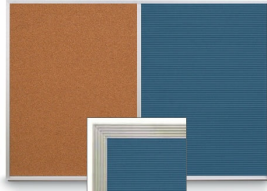

1/2" Wide Silver Trim Frame

Mounting Options

- Optional mounting brackets are available to help mount & secure your frame to the wall. These are ideal for larger boards where they add more security over the factory installed hangers provided.

Model	Overall Size	Orientation	PORTRAIT - Useable Panel Size (Each Side)	LANDSCAPE - Useable Panel Size (Each Side)	Ships Via	Shipping Weight
CBLBA-2472	24" x 72"	Portrait or Landscape	11 1/4" x 71"	35 1/4" x 23"	UPS	18 LBS