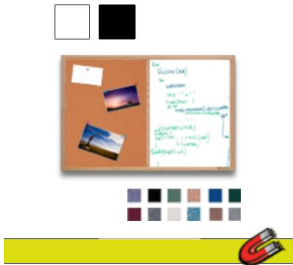

- Factory installed hangers placed on backside of display board
- 24x18 Open Face combo board displays **for INDOOR use only**

- **LOOKING FOR A CUSTOM COMBO BOARD SIZE? or NEED 3 DIVIDED PANELS?...**

CALL FOR A QUOTE at

Cork Board Ordering Options

- Fabric Covering over Cork bulletin board (see 10 colors below)
- Painted Corkboard Colors (see 4 colors below)
- Hard Plastic Push Pins: Clear or Multi-Color pins (100 per box)

Marker Board Ordering Options

- **Dry/Wet Erase Display Board Colors:** Available in White or Black
- **Standard Marker Set (4 Colors):**
  Wipes off Easily (Black, Blue, Green, Red)
- **Fluorescent Marker Set (5 Colors):**
  Wipes off Easily (Yellow, Pink, Blue, Green, White)
- **Dry Eraser & Spray Cleaner Combo:**
  Soft pile, the eraser collects dust and marker residue.
  The pump spray cleaner removes ghosting, grease, dirt, and stains with a clean dry cloth

*Marker Set ships with Board

*Cleaner Combo Option ship in a Separate Box

*CUSTOM SIZES AVAILABLE | CALL US

- Optional mounting brackets are available to help mount & secure your frame to the wall. These are ideal for larger boards where they add more security over the factory installed hangers provided.

Model	Overall Size	Orientation	PORTRAIT - Useable Panel Size (Each Side)	LANDSCAPE - Useable Panel Size (Each Side)	Ships Via	Shipping Weight
CBMBWPS-1824	18" x 24"	Portrait or Landscape	7 1/2" x 22"	10 1/2" x 16"	UPS	6 LBS