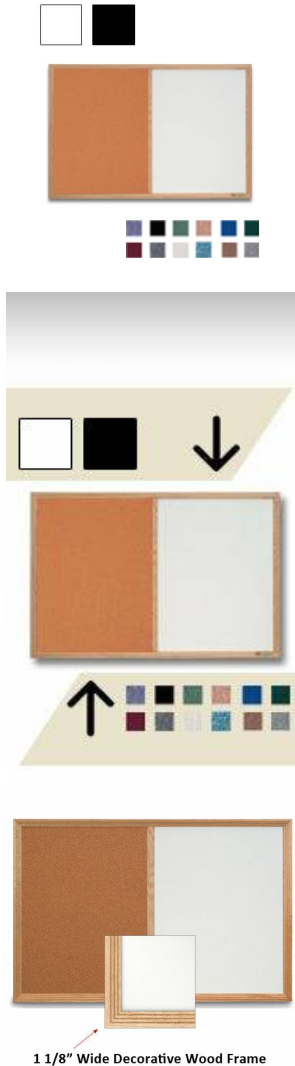

Combo Board 48x12 Decorative Wood Framed Cork Bulletin Marker Board (Open Face with Decorative Wood Trim)

FOR CURRENT PRICING, VISIT THE ID # LISTED ABOVE

Product Details

- Decorative Wood Combo Board Frame Size: 48" Wide x 12" High**
- Wall display board divided into TWO PANELS
- Both panels are separated by a 1" wide wood matching divider
- PANEL # 1: Self sealing natural cork, laminated to sturdy fiberboard**
- PANEL # 2: Durable White or Black Melamine Marker Board Surface**
- YOU CHOOSE which side the display board surface is positioned
- Overall Combo Board Frame Depth: 3/4"
- Decorative Wood trim (**1 1/8" WIDE**) borders the combo board
- Available in (3) Wood Frame Finishes: Cherry, Light Oak, and Walnut
- Factory installed hangers placed on backside of display board
- Open Face combo board displays are for **INDOOR** use only

**LOOKING FOR A CUSTOM COMBO BOARD SIZE?
or NEED 3 DIVIDED PANELS?...**

CALL US FOR A QUOTE at

Cork Board Ordering Options

- Fabric Covering over Cork bulletin board (see 10 colors below)
- Painted Corkboard Colors (see 4 colors below)
- Hard Plastic Push Pins: Clear or Multi-Color pins (100 per box)

Marker Board Ordering Options

- Dry/Wet Erase Display Board Colors:** Available in White or Black
- Standard Marker Set (4 Colors):**
Wipes off Easily (Black, Blue, Green, Red)
- Fluorescent Marker Set (5 Colors):**
Wipes off Easily (Yellow, Pink, Blue, Green, White)
- Dry Eraser & Spray Cleaner Combo:**
Soft pile, the eraser collects dust and marker residue.
The pump spray cleaner removes ghosting, grease, dirt, and stains with a clean dry cloth

Model	Overall Size	Useable Panel Size (Each Side)	Orientation	Ships Via	Shipping Wt
CBMBDW-4812	48" Wide x 12" High	22 5/16" Wide x 9 3/4" High	Landscape	UPS	8 LBS